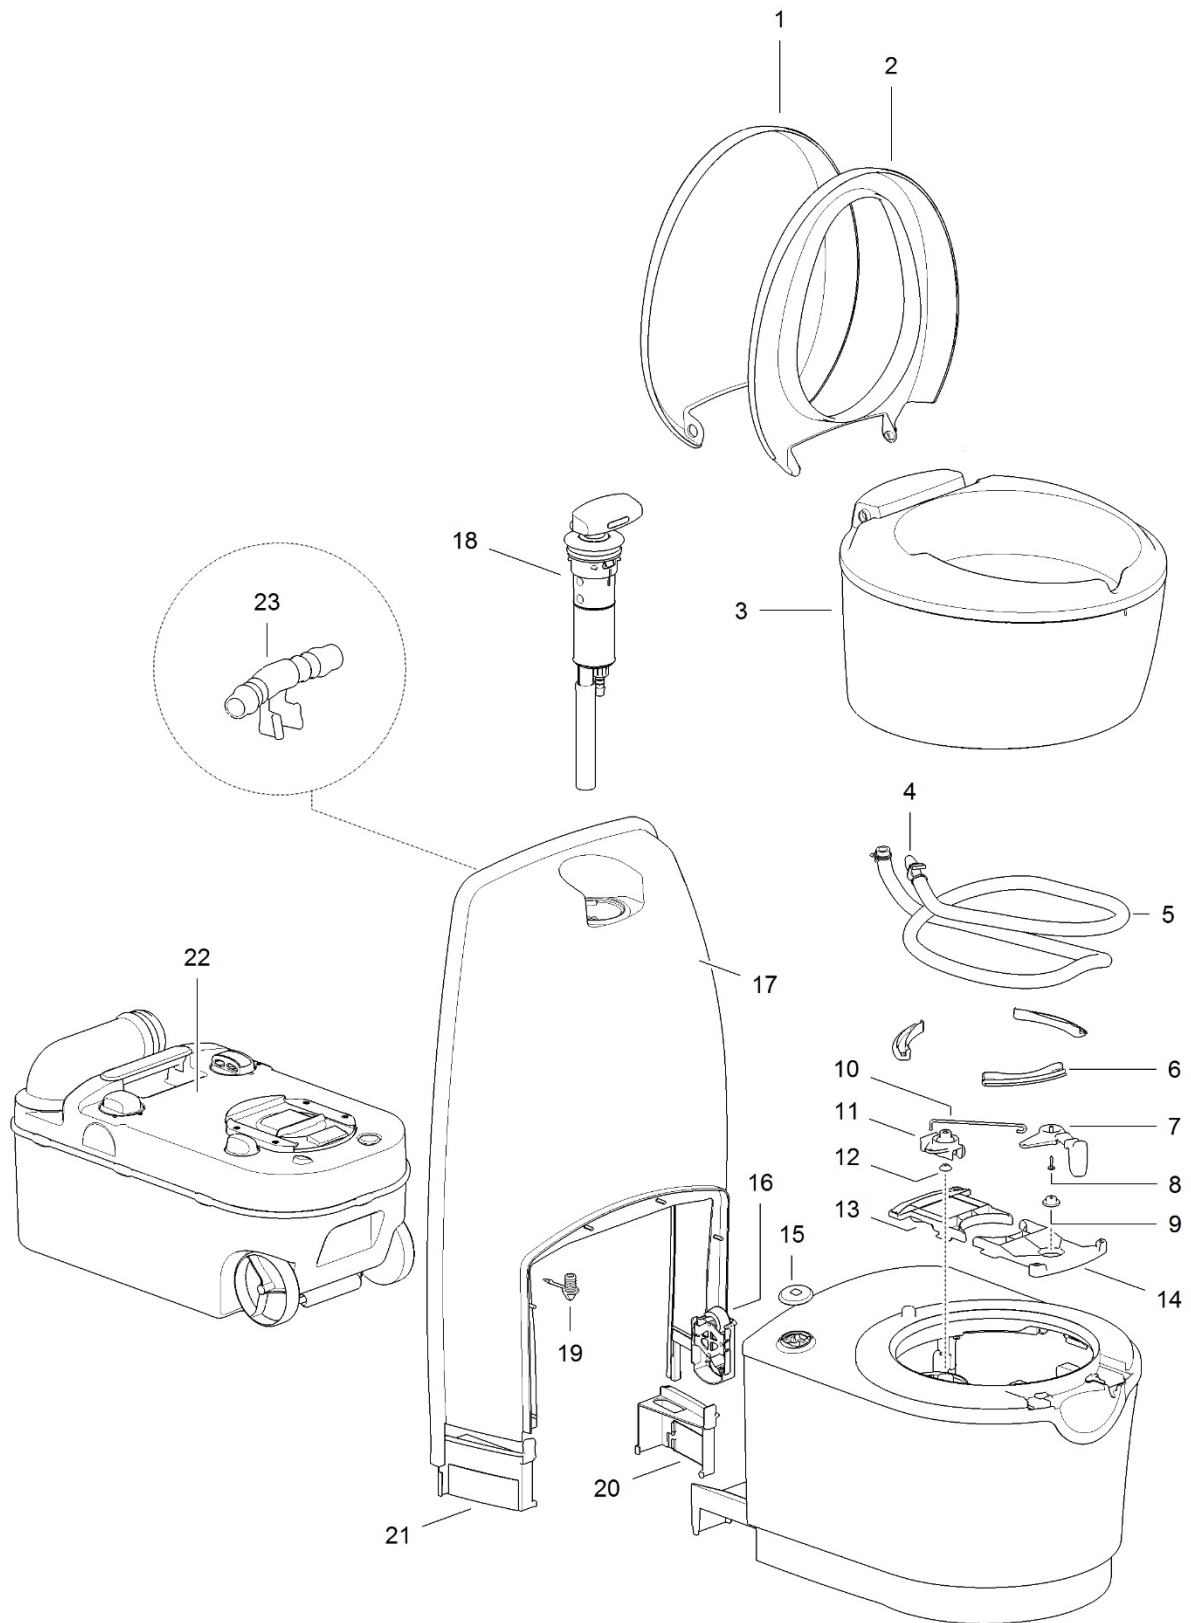

LE1266_C223-S

		Spare part number	Spare part number	Spare part number	Colours available
1	Cover		200950		62
2	Seat				
3	Bowl	200951			62
4	Vacuum breaker	16833			
5	Flush tube		200952		62
6	Nozzle				
7	Electric valve			23709	
8	Hose barb		23581		
9	Hose nut				
10	Retainer bracket				
11	Blade handle		200953		07
12	Screw				
13	Bushing				
14	Link		200954		
15	Saddle				
16	Bushing				
17	Bowl retainer bracket-back		200955		
18	Bowl retainer bracket-front				
19	Lens	200956			
20	Level indicator	200957			
21	Seal base wall	200958			
22	Waste holding tank	<i>Refer to page 36</i>			
23	Sticker	200960			
24	Control panel		200961		62
25	Wall interface				
26	PCB	200962			
27	Socket outside vent		200959		62
28	Box outside vent				
29	Tube outside vent				
	Wiring harness*	200963			

* Wiring harness is not shown on parts drawing.

LE1268_C224-CW

		Spare part number	Spare part number	Colours available
1	Cover		200950	62
2	Seat			
3	Bowl	200951		62
4	Flush tube		200979	62
5	Nozzle			
6	Retainer bracket			
7	Blade handle		200953	07
8	Screw			
9	Bushing			
10	Link		200954	
11	Saddle			
12	Bushing			
13	Bowl retainer bracket-back		200955	
14	Bowl retainer bracket-front			
15	Lens	200956		
16	Level indicator	200957		
17	Console			
18	Pump	200980		
19	Drain plug	23852		74
20	Splash guard right			
21	Splash guard left			
22	Waste holding tank	<i>Refer to page 36</i>		
23	Air vent connector			