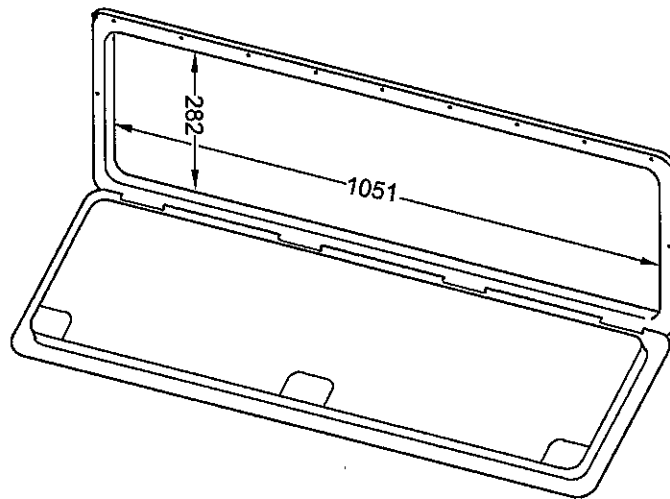

DOOR 7. PRODUCT INFORMATION SHEET

Model range	Door 7
Main dimensions (HxW) (mm)	346 x 1108
Daylight opening (HxW) (mm)	282 x 1051
Cut-out dimensions (HxW) (mm)	299 x 1069
Possible wall thickness (mm)	23 – 39
Lock holder / buttons	1 lock holder, 2 push buttons
Rain diverter	Yes
Hinge position	Bottom
Weight (kg)	2,3
Packaging	30 pack