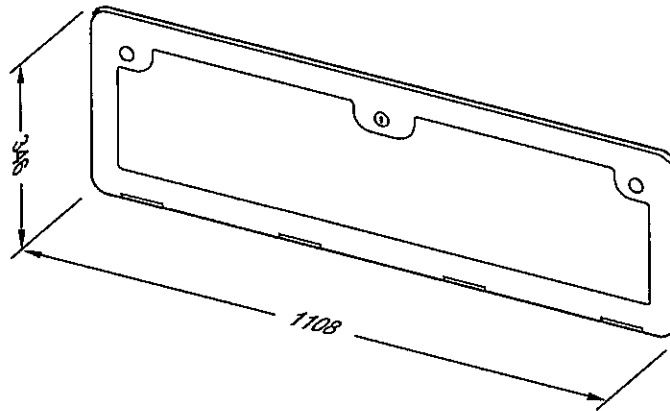

DOOR 7. PRODUCT INFORMATION SHEET

Model range	Door 7
Main dimensions (HxW) (mm)	346 x 1108
Daylight opening (HxW) (mm)	282 x 1051
Cut-out dimensions (HxW) (mm)	299 x 1069
Possible wall thickness (mm)	23 – 39
Lock holder / buttons	1 lock holder, 2 push buttons
Rain diverter	Yes
Hinge position	Bottom
Weight (kg)	2,3
Packaging	30 pack