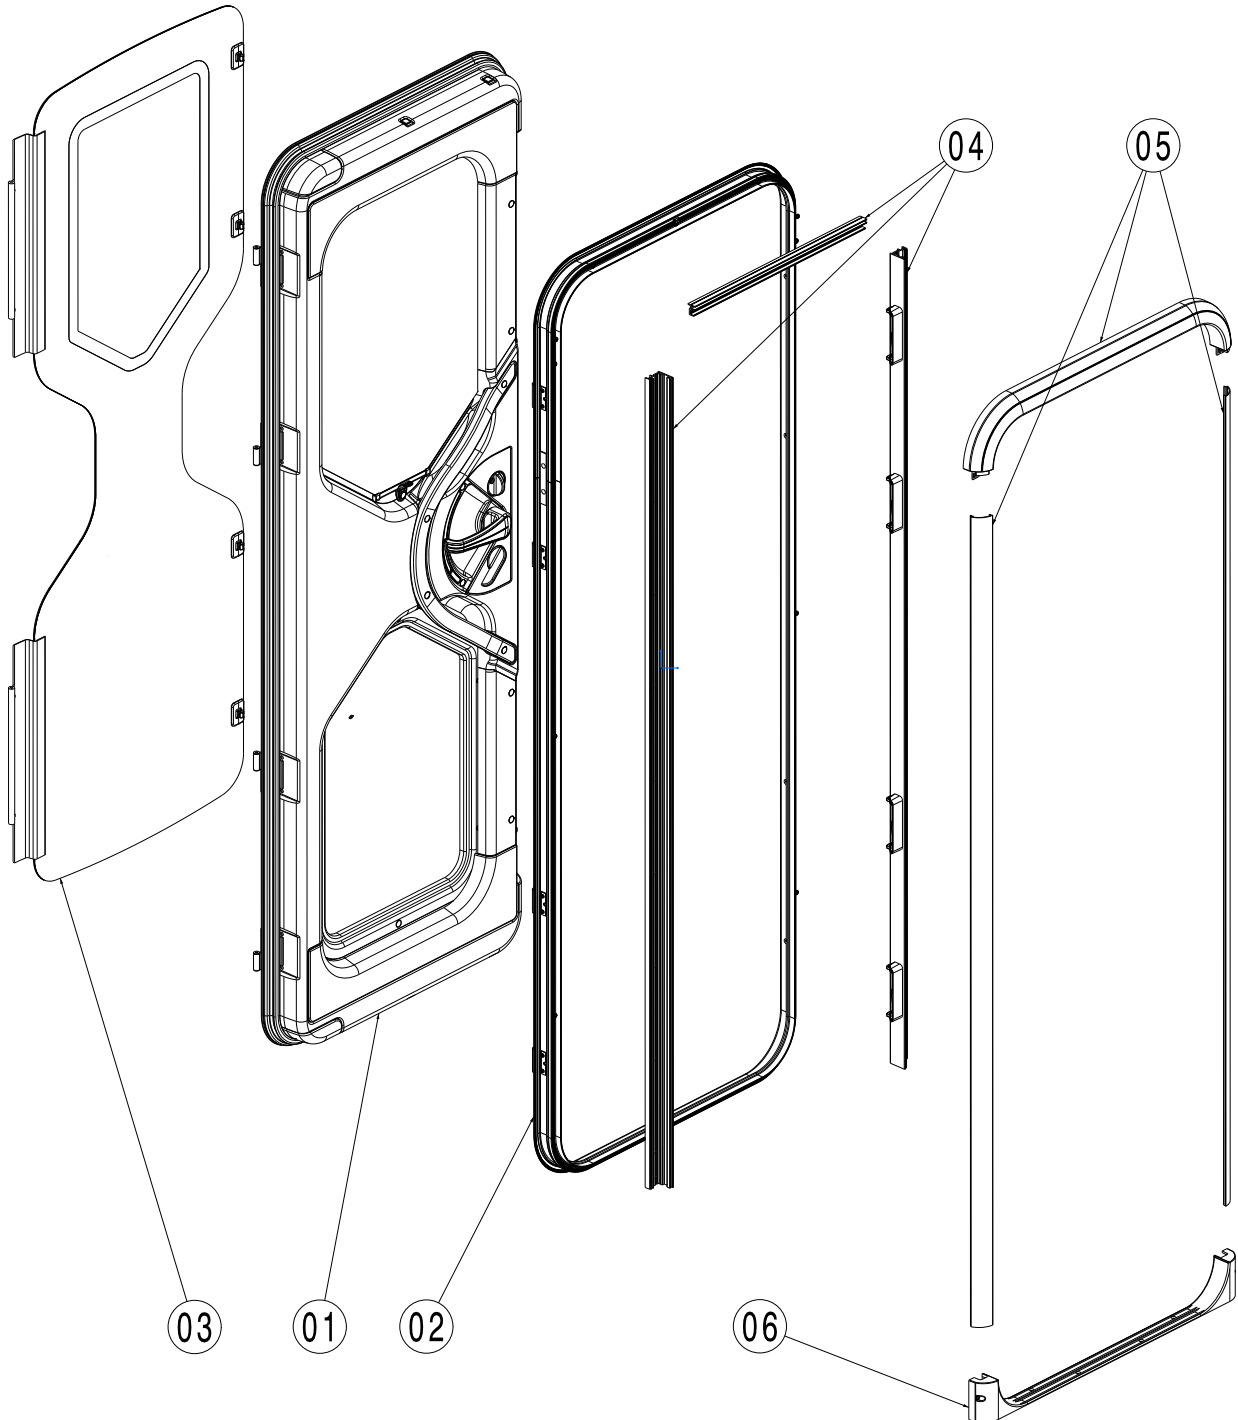

Product Name: CARAD 600F

Item Code: DOM144813103L, DOM144813103R, DOM144813104L,
DOM144813104R, DOM144813105L, DOM144813105R,
DOM144813128, DOM14481312801L, DOM14481312801R,
DOM14481312802L, DOM14481312802R, DOM144813128R

SKU:
Production:
Release Date:

Product Name: CARAD 600F

Item Code: DOM144813103L, DOM144813103R, DOM144813104L,
DOM144813104R, DOM144813105L, DOM144813105R,
DOM144813128, DOM14481312801L, DOM14481312801R,
DOM14481312802L, DOM14481312802R, DOM144813128R

SKU:

Production:

Release Date:

	Item No	Description
1		
1		
2		
3	BG3201G0101	PANEL GLASS DOOR LH CARAD-600
3	BG3200G0101	PANEL GLASS DOOR RH CARA D-600
3	BG3657G0101	PANEL DOOR ALUCOBOND RH CARAD
3	BG3658G0101	PANEL DOOR ALUCOBOND LH CARAD
4		
5		
6	SP2501M02	STEP BAR CARA D-600F
7	BG3599	CATCH GLASS CARA D 600-F
8	BG351501	MAGNET DOOR BLACK CARA D-600F
8	BG351617	MAGNET DOOR WHITE CARA D-600F

* Items not listed are only available by special order