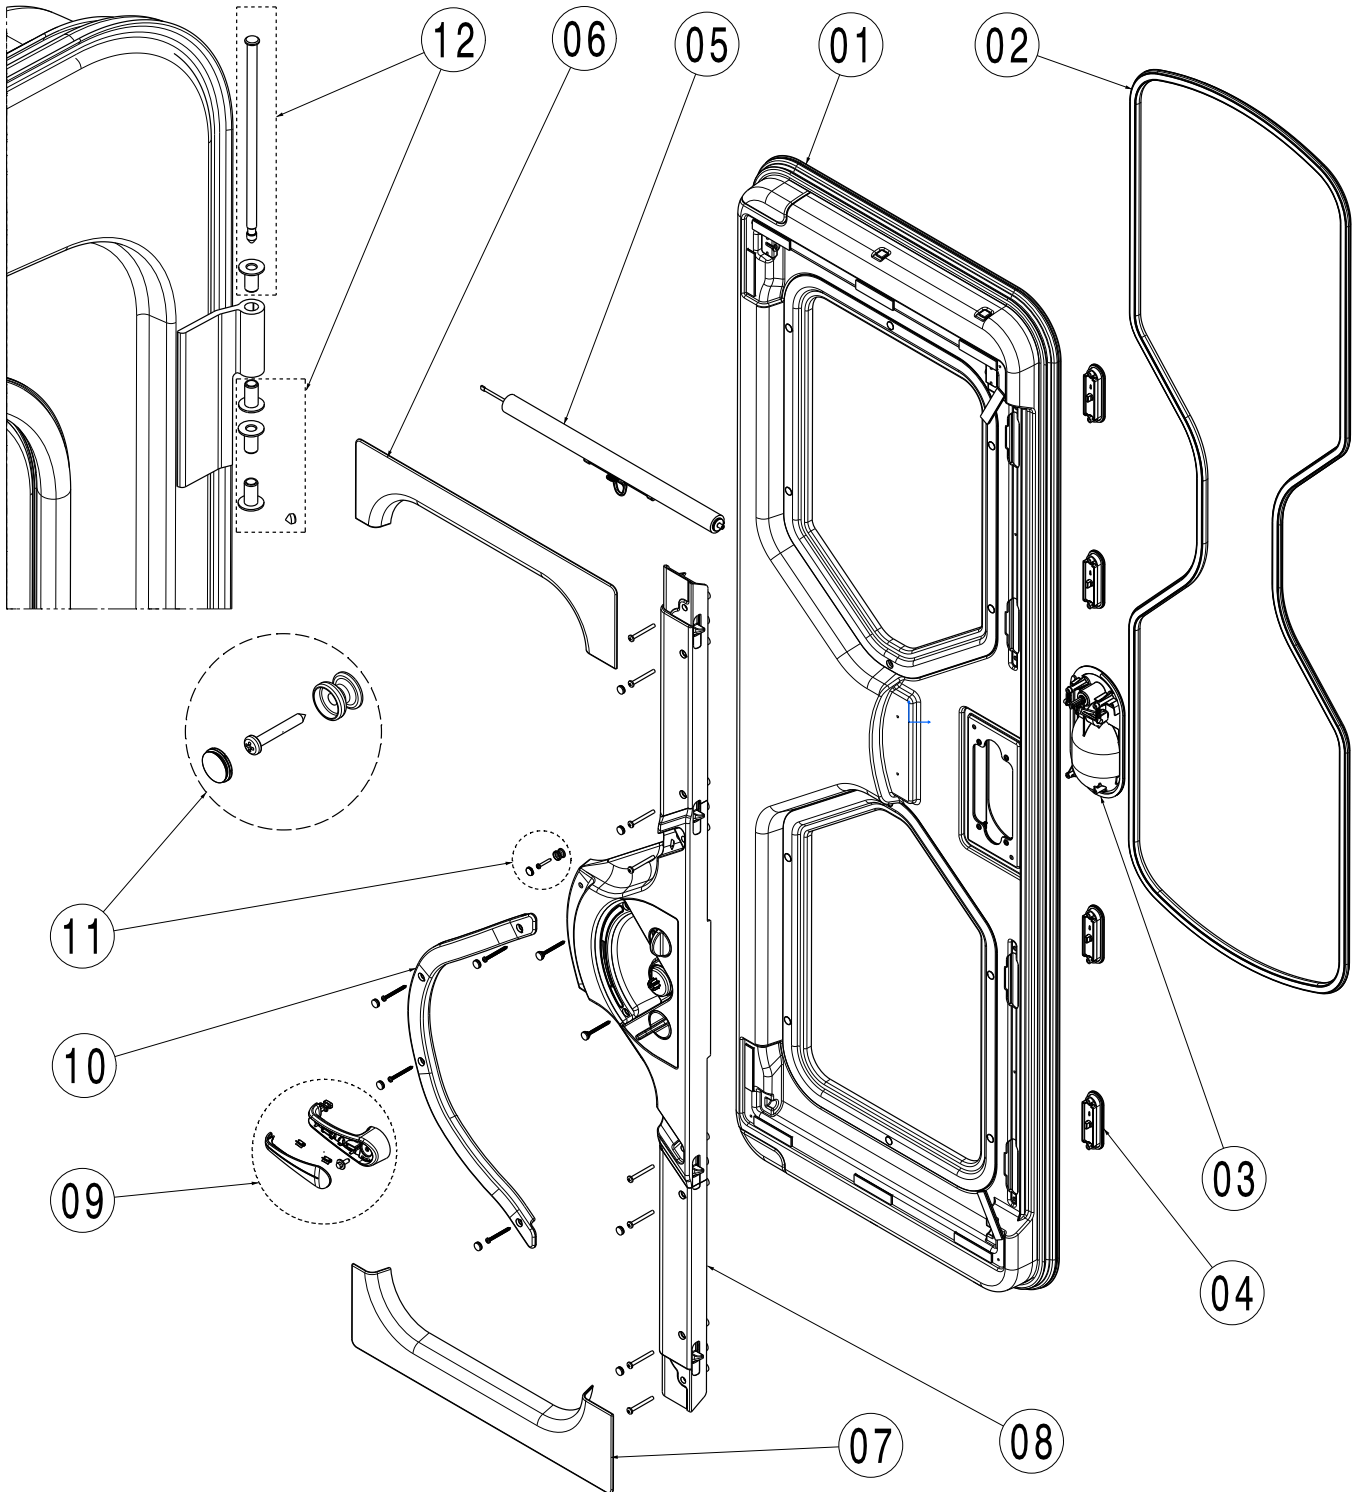

Product Name: CARAD 600F

Item Code: DOM144813103L, DOM144813103R, DOM144813104L,
DOM144813104R, DOM144813105L, DOM144813105R,
DOM144813128, DOM14481312801L, DOM14481312801R,
DOM14481312802L, DOM14481312802R, DOM144813128R

SKU:
Production:
Release Date:

Product Name: CARAD 600F

Item Code: DOM144813103L, DOM144813103R, DOM144813104L,
DOM144813104R, DOM144813105L, DOM144813105R,
DOM144813128, DOM14481312801L, DOM14481312801R,
DOM14481312802L, DOM14481312802R, DOM144813128R

SKU:

Production:

Release Date:

	Item No	Description
1		
2		
3	BG286101	LOCK OUTER RH CARAD600F
3	BG286201	LOCK OUTER LH CARAD600F
4	BG350801	LATCH PANEL OUTER CARA D-600F
5	VR144803622X1750	BLIND CARA D-600F
6		
7		
8	BG3261 RH	LOCK INNER ASSEM CARA D-600F
8	BG3262 LH	LOCK INNER ASSEM CARA D-600F
8	BG3262138	LOCK INNER LH GREY CARAD600F
8	BG3261138	LOCK INNER RH GREY CARAD600F
9	BG2925CHROME	HANDLE INNER CARA D600-F SQUARE SHAPED FIXING SHAFT
9	BG4072	HANDLE INNER CARA D600-F STAR SHAPED FIXING SHAFT
10		
11		
12		

* Items not listed are only available by special order