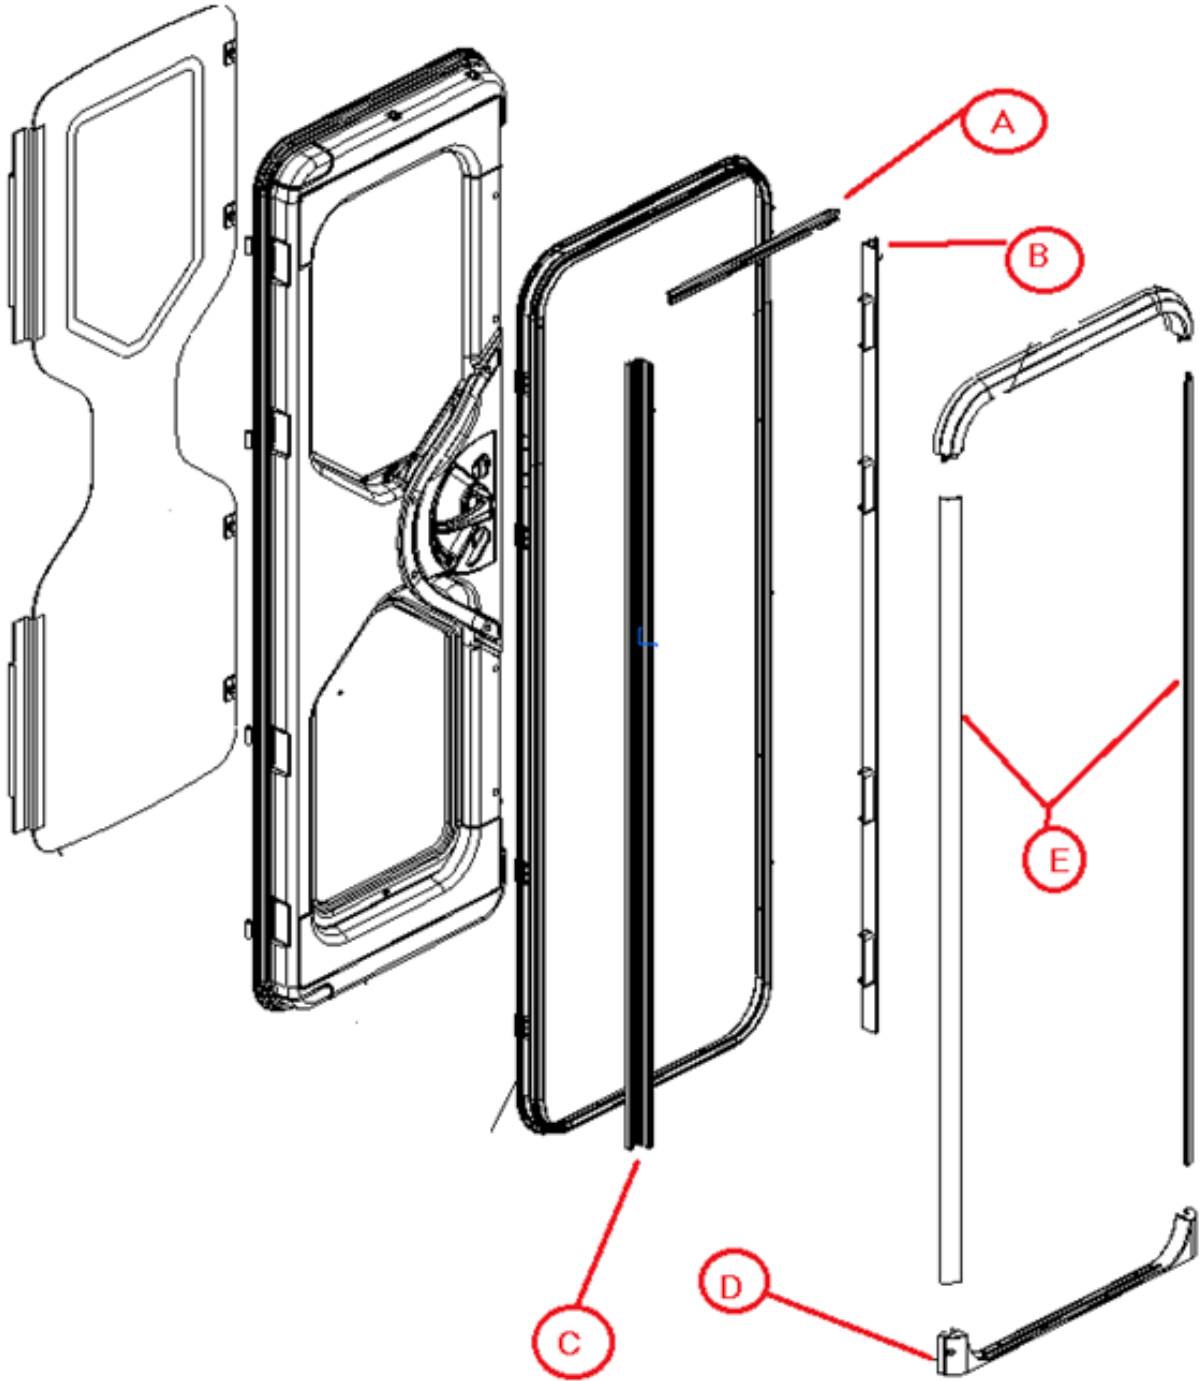

Product Name: CARAD 600F

Item Code: DOM144813103L, DOM144813103R, DOM144813104L,
DOM144813104R, DOM144813105L, DOM144813105R,
DOM144813128, DOM14481312801L, DOM14481312801R,
DOM14481312802L, DOM14481312802R, DOM144813128R

SKU:
Production:
Release Date: