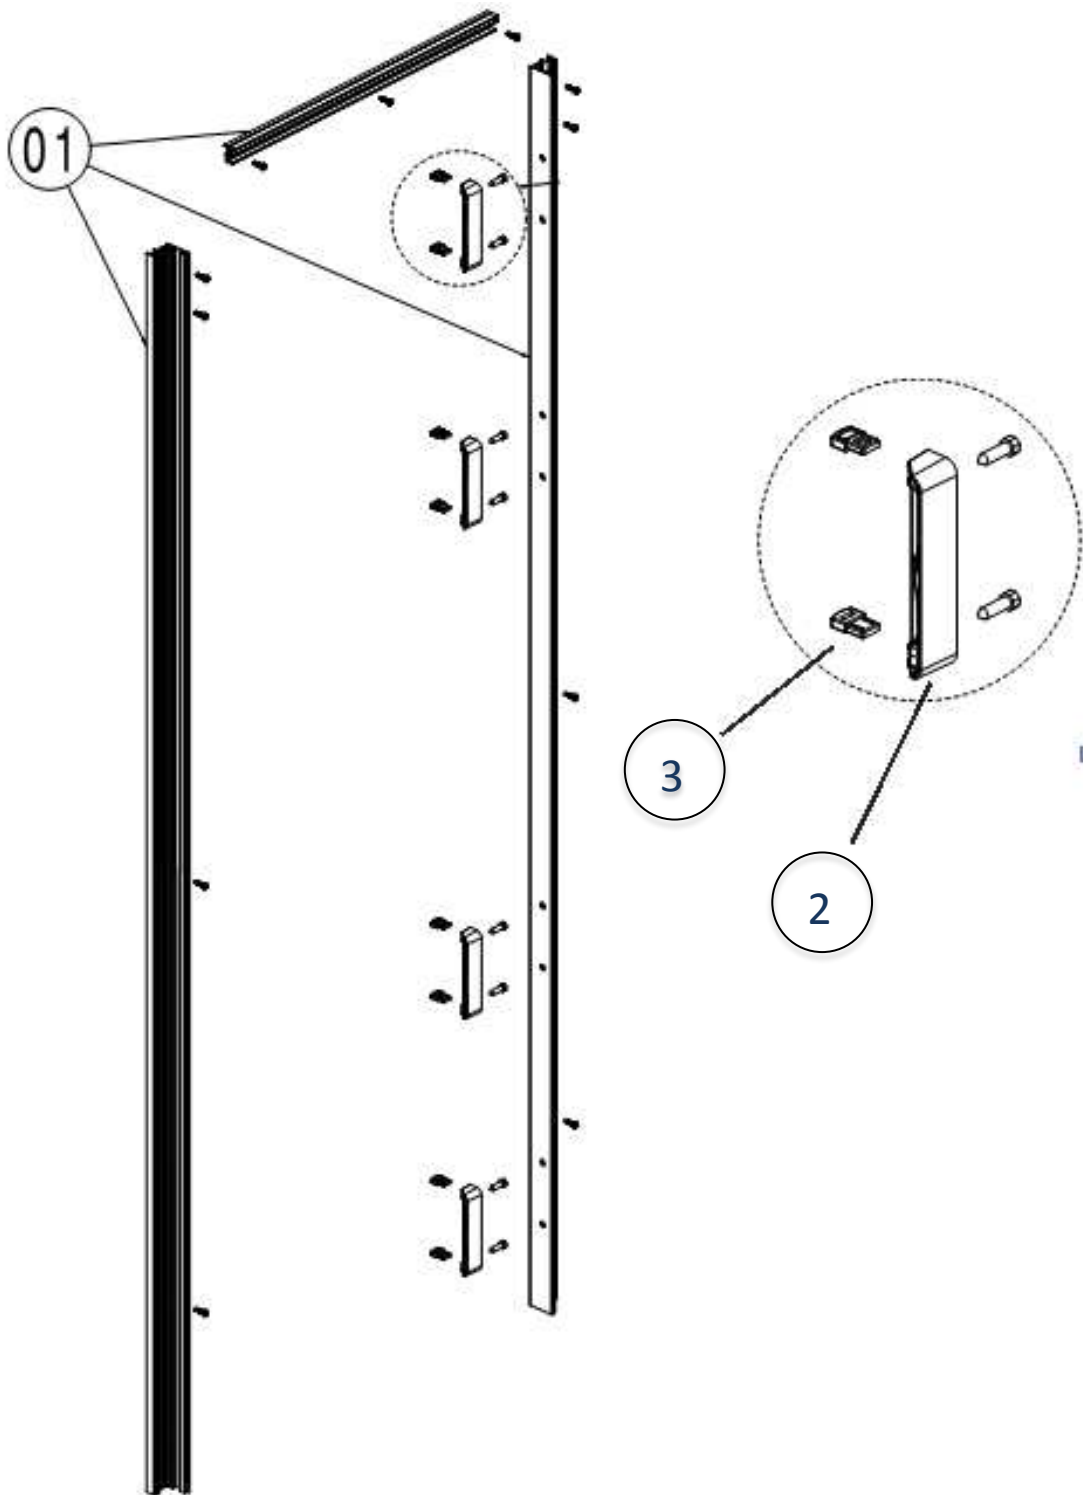

Product Name: CARAD 600F

Item Code: DOM144813103L, DOM144813103R, DOM144813104L,
DOM144813104R, DOM144813105L, DOM144813105R,
DOM144813128, DOM14481312801L, DOM14481312801R,
DOM14481312802L, DOM14481312802R, DOM144813128R

SKU:

Production:

Release Date:

	Item No	Description
1		
2		
3	BG286101	LOCK OUTER RH CARAD600F
3	BG286201	LOCK OUTER LH CARAD600F
4	BG350801	LATCH PANEL OUTER CARA D-600F
5	VR144803622X1750	BLIND CARA D-600F
6		
7		
8	BG3261 RH	LOCK INNER ASSEM CARA D-600F
8	BG3262 LH	LOCK INNER ASSEM CARA D-600F
8	BG3262138	LOCK INNER LH GREY CARAD600F
8	BG3261138	LOCK INNER RH GREY CARAD600F
9	BG2925CHROME	HANDLE INNER CARA D600-F SQUARE SHAPED FIXING SHAFT
9	BG4072	HANDLE INNER CARA D600-F STAR SHAPED FIXING SHAFT
10		
11		
12		

* Items not listed are only available by special order

Product Name: CARAD 600F

Item Code: DOM144813103L, DOM144813103R, DOM144813104L,
DOM144813104R, DOM144813105L, DOM144813105R,
DOM144813128, DOM14481312801L, DOM14481312801R,
DOM14481312802L, DOM14481312802R, DOM144813128R

SKU:
Production:
Release Date: