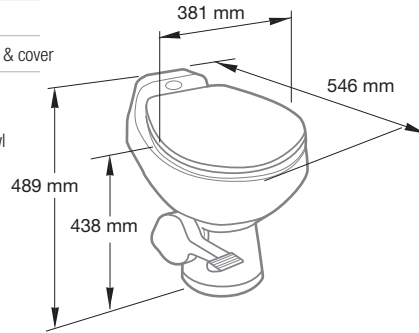

SEALAND toilet accessories

Floor flanges to suit (Note: 3 inch threads are NPT. Toilets are supplied with bolt kits to attach to the floor flanges).