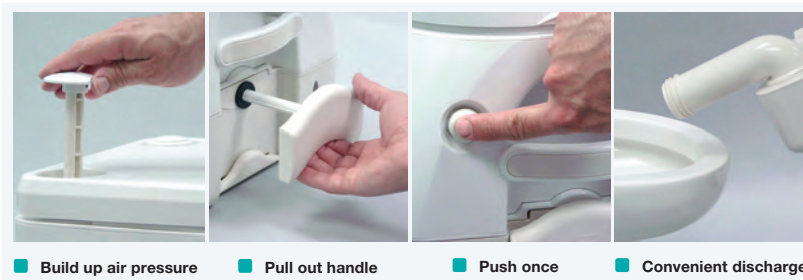

■ Build up air pressure   ■ Pull out handle   ■ Push once   ■ Convenient discharge

SANIPOTTIE 972

Flush water tank capacity	8.7 litres
Waste tank capacity	9.8 litres
Material	ABS
Colour	White / grey
Dimensions	W342 x H312 x D390 mm
Weight	5.4 kg
Product	Ref. No
DOMETIC 972	301097206

SANIPOTTIE 976

Flush water tank capacity	8.7 litres
Waste tank capacity	18.9 litres
Material	ABS
Colour	White / grey
Dimensions	W342 x H385 x D390 mm
Weight	5.9 kg
Product	Ref. No
DOMETIC 976	301097606