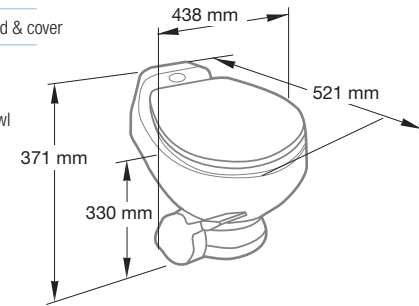

THE UNIQUE DOMETIC CARE HYGIENE SYSTEM FOR YOUR MOBILE TOILET

The **Dometic Care** product range is synonymous with cleanliness in every micro pore and the result of innovative research. Perfectly compatible products for the removal of stains and toilet odours – as effective as necessary, as gentle on the environment as possible and completely user friendly in the process.