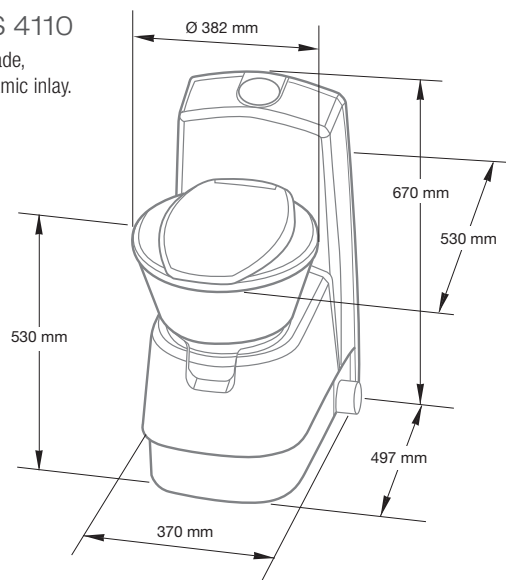

DOMETIC CTS 4110

Cassette toilet with high grade, scratch resistant white ceramic inlay.

SPARE CASSETES AVAILABLE

Product	Ref. No
DOMETIC CTS 4110	CTS4110
Optional extra	
Spare cassette	2426015711

Waste tank capacity	19 litres
Colour	White
Dimensions	W382 x H670 x D530 mm
Weight	12 kg
Voltage	12 volts
Current consumption	While flushing: 0.9 amps While on standby: 0 amps