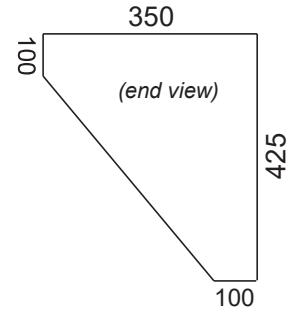

Tank: 770>820 x 200 x 330

approximately 45 litres

Tank: 750 x 750 x 550

approximately 300 litres

Suits Toyota Coaster

Tank: 720 x 430 x 250

approximately 70 litres

Tank: 700 x 100 > 350 x 100 > 425