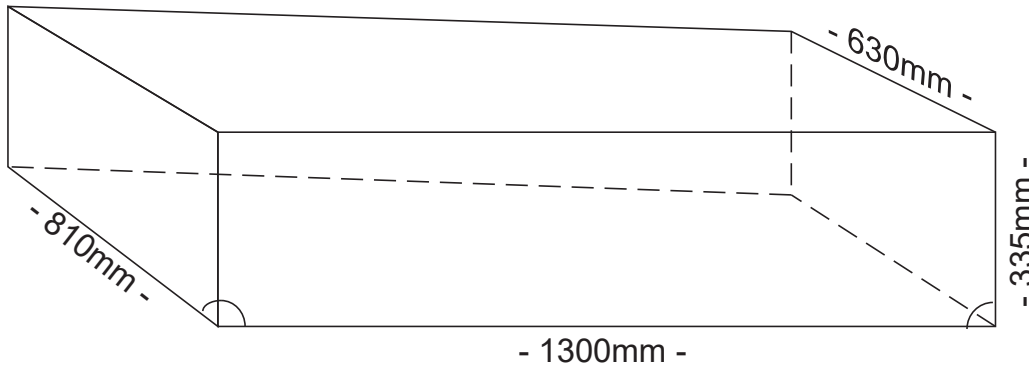

Tank: 1950 x 345 x 160

2 ribs top and bottom

approximately 90 litres

Tank: 1500 x 900 x 300

This tank has internal
moulded baffles

approximately 380 litres

Tank: 1400 x 650 x 750

SIDE VIEW BAFFLE CONFIGURATION

approximately 600 litres

Tank: 1400 x 650 x 750

WALL STRENGTHENING BAFFLES
ON TOP, SIDES AND ENDS.

INTERNALLY MOULDED
BAFFLES X 2

approximately 600 litres

Tank: 1400 x 350 > 640 > 700 x 335

approximately 250 litres

Tank: 1350 x 450 x 270>385

approximately 180 litres

Tank: 1300 x 630 > 810 x 335

(tapered side at back)

approximately 300 litres

Tank: 1280 x 560 x 170

approximately 110 litres

Caravan Pillow Tank

Tank: 1215 x 480 x 190

approximately 100 litres

Tank: 1200 x 750 x 200

approximately 165 litres

Tank: 1200 x 400 x 400

approximately 180 litres

Tank: 1200 x 380 x 290

approximately 120 litres