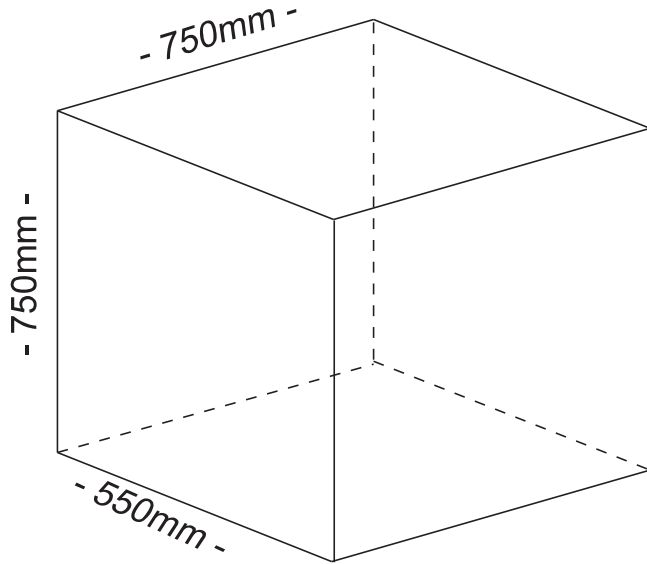

Tank: 750 x 750 x 550

approximately 300 litres