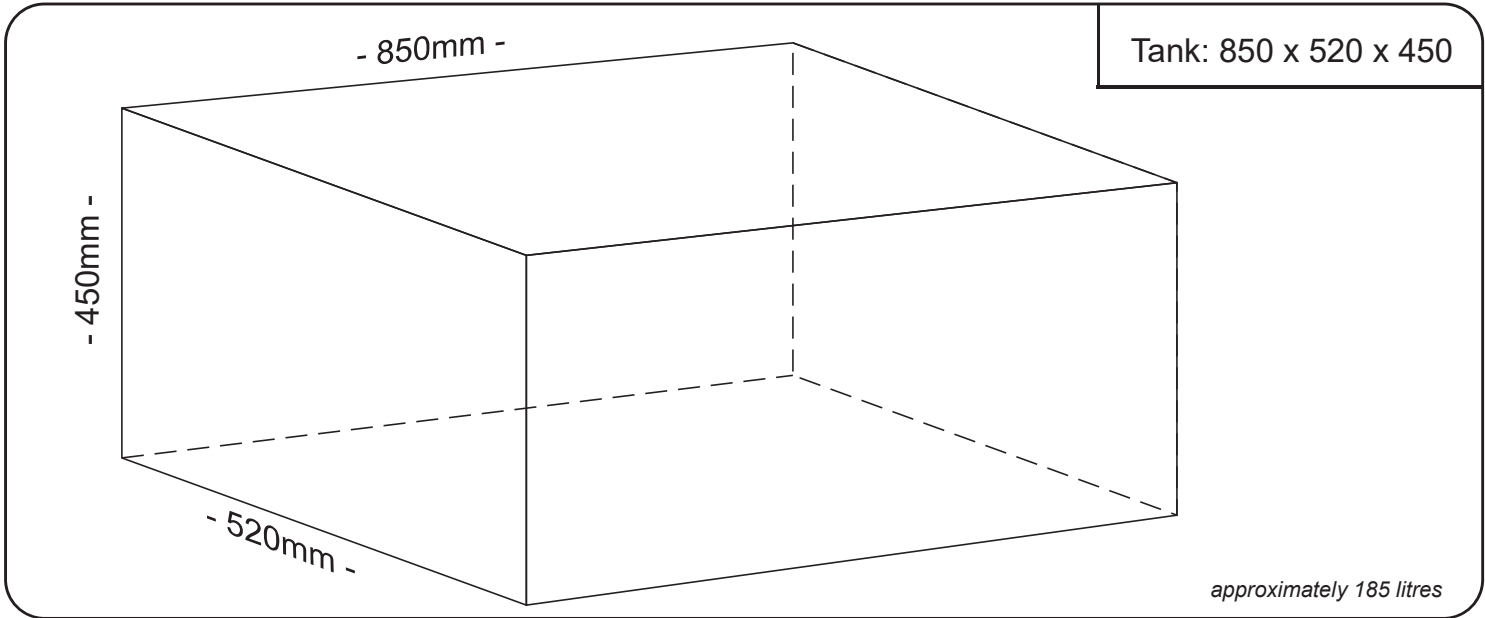

approximately 145 litres

Tank: 900 x 450 x 250

approximately 95 litres

Tank: 900 x 390 x 300

approximately 95 litres

Tank: 850 x 520 x 450

approximately 185 litres

Caravan Pillow Tank