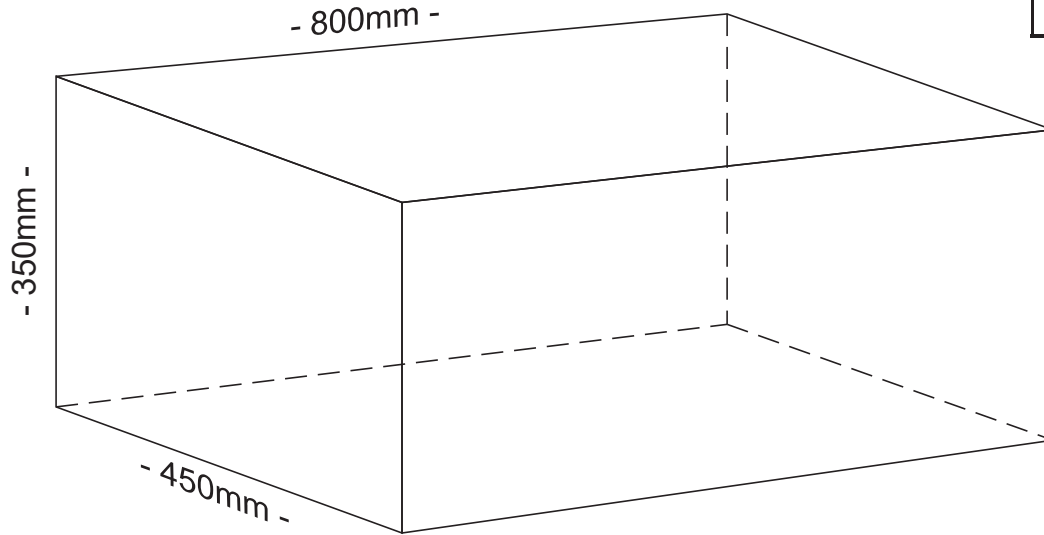

Tank: 800 x 450 x 350

approximately 120 litres