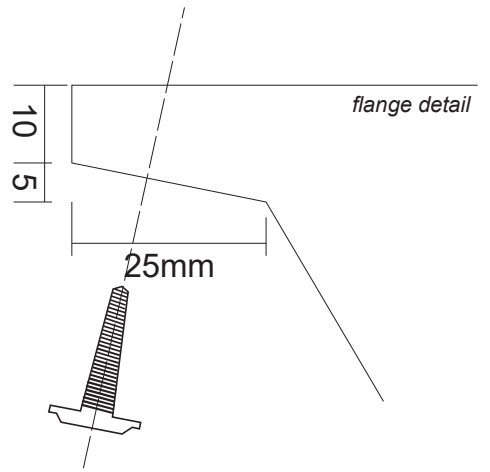

approximately 70 litres

Tank: 700 x 500 x 375

approximately 120 litres

Tank: 700 x 490 x 290>370

approximately 100 litres

Tank: 700 x 400 x 300

approximately 80 litres

Tank: 700 x 400 x 190

approximately 45 litres

Can be mounted under floor & fastened through flange

Tank: 650>850 x 450 x 270

approximately 85 litres

Can be mounted under floor & fastened through flange

Tank: 650>700 x 450 x 330