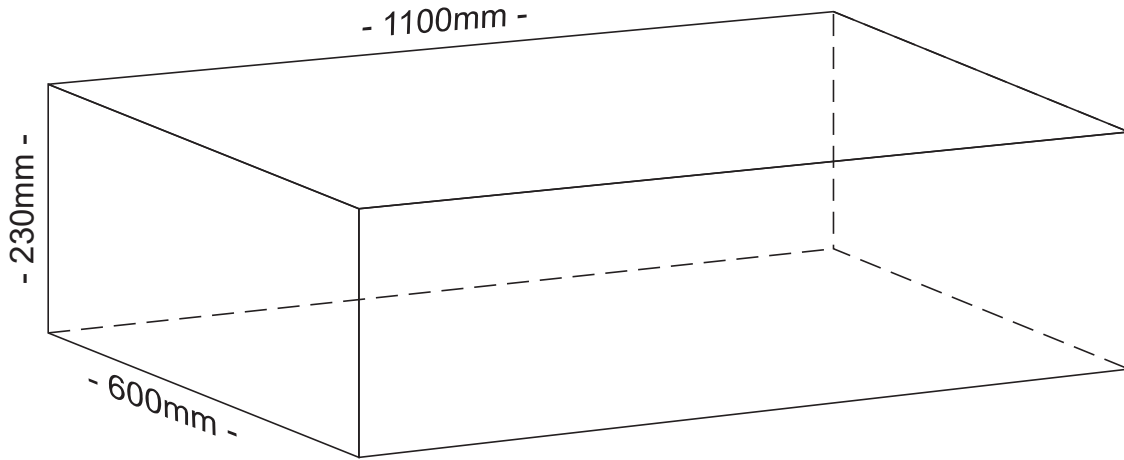

Tank: 1200 x 345 x 200

approximately 80 litres

Tank: 1200 x 345 x 150

approximately 55 litres

Tank: 1100 x 600 x 230

approximately 140 litres

Tank: 1070 x 370 > 490 x 300

*even taper both sides

approximately 110 litres

Tank: 1000 x 500 x 400

approximately 185 litres

Tank: 1000 x 270 x 150

approximately 35 litres

Tank: 950 x 650 x 260

approximately 150 litres

Tank: 900 x 530 x 320