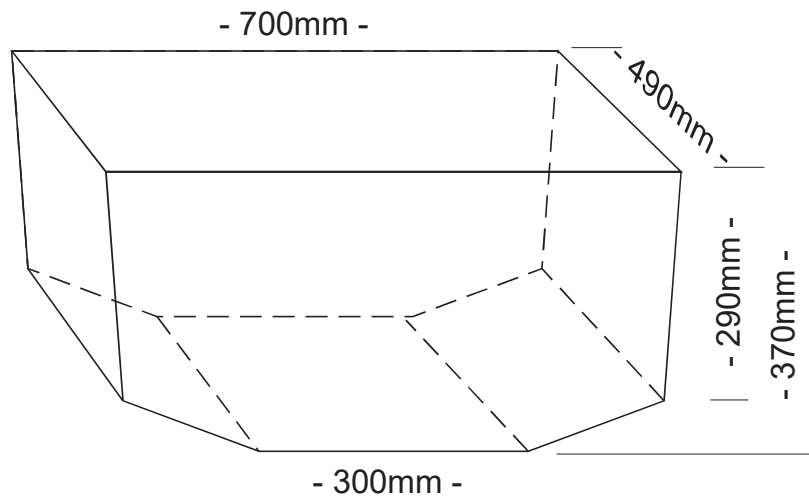

Tank: 770>820 x 200 x 330

approximately 45 litres

Tank: 750 x 750 x 550

approximately 300 litres

Suits Toyota Coaster

Tank: 720 x 430 x 250

approximately 70 litres

Tank: 700 x 100 > 350 x 100 > 425

approximately 70 litres

Tank: 700 x 500 x 375

approximately 120 litres

Tank: 700 x 490 x 290>370

approximately 100 litres

Tank: 700 x 400 x 300

approximately 80 litres

Tank: 700 x 400 x 190