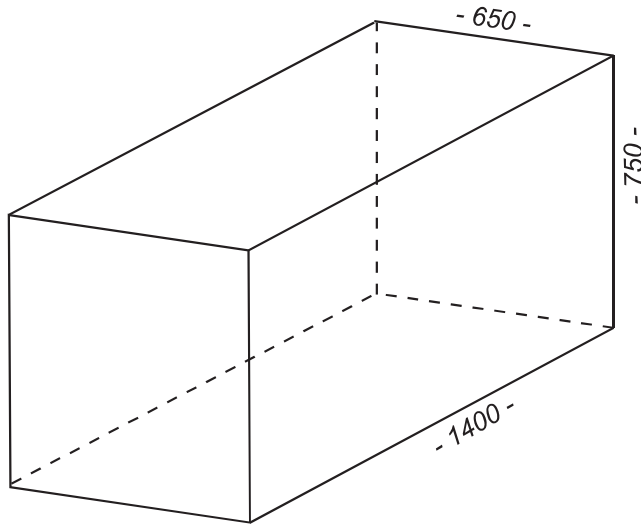

Tank: 1950 x 345 x 160

2 ribs top and bottom

approximately 90 litres

Tank: 1500 x 900 x 300

This tank has internal
moulded baffles

approximately 380 litres

Tank: 1400 x 650 x 750

SIDE VIEW BAFFLE CONFIGURATION

approximately 600 litres

Tank: 1400 x 650 x 750

WALL STRENGTHENING BAFFLES
ON TOP, SIDES AND ENDS.

INTERNALLY MOULDED
BAFFLES X 2

approximately 600 litres

Tank: 1400 x 350 > 640 > 700 x 335

approximately 250 litres

Tank: 1350 x 450 x 270>385

approximately 180 litres

Tank: 1300 x 630 > 810 x 335

(tapered side at back)

approximately 300 litres

Tank: 1280 x 560 x 170

approximately 110 litres

Caravan Pillow Tank

Tank: 1215 x 480 x 190

approximately 100 litres

Tank: 1200 x 750 x 200

approximately 165 litres

Tank: 1200 x 400 x 400

approximately 180 litres

Tank: 1200 x 380 x 290

approximately 120 litres