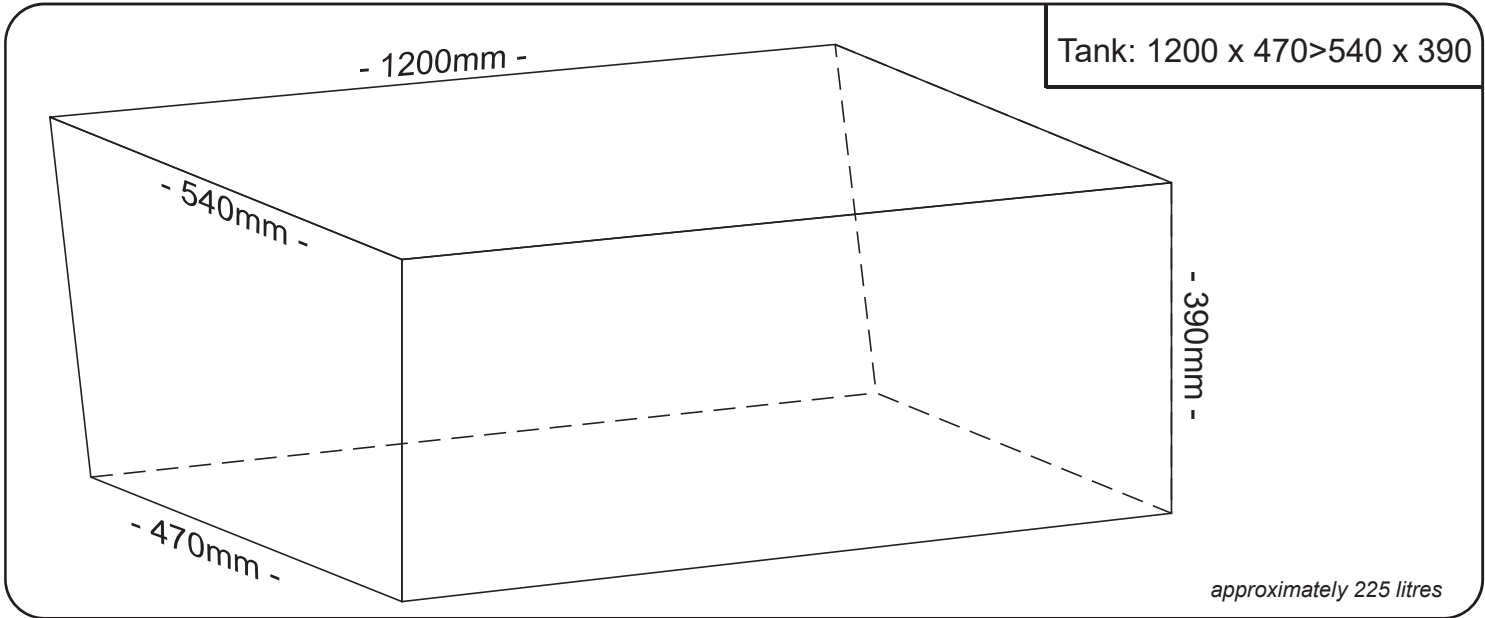

Tank: 1350 x 450 x 270>385

approximately 180 litres

Tank: 1300 x 630 > 810 x 335

(tapered side at back)

approximately 300 litres

Tank: 1280 x 560 x 170

approximately 110 litres

Caravan Pillow Tank

Tank: 1215 x 480 x 190

approximately 100 litres

Tank: 1200 x 750 x 200

approximately 165 litres

Tank: 1200 x 400 x 400

approximately 180 litres

Tank: 1200 x 380 x 290

approximately 120 litres

Tank: 1200 x 345 x 200

approximately 80 litres

Tank: 1200 x 345 x 150

approximately 55 litres

Tank: 1100 x 600 x 230

approximately 140 litres

Tank: 1070 x 370 > 490 x 300

*even taper both sides

approximately 110 litres

Tank: 1000 x 500 x 400

approximately 185 litres

Tank: 1000 x 270 x 150

approximately 35 litres

Tank: 950 x 650 x 260

approximately 150 litres

Tank: 900 x 530 x 320