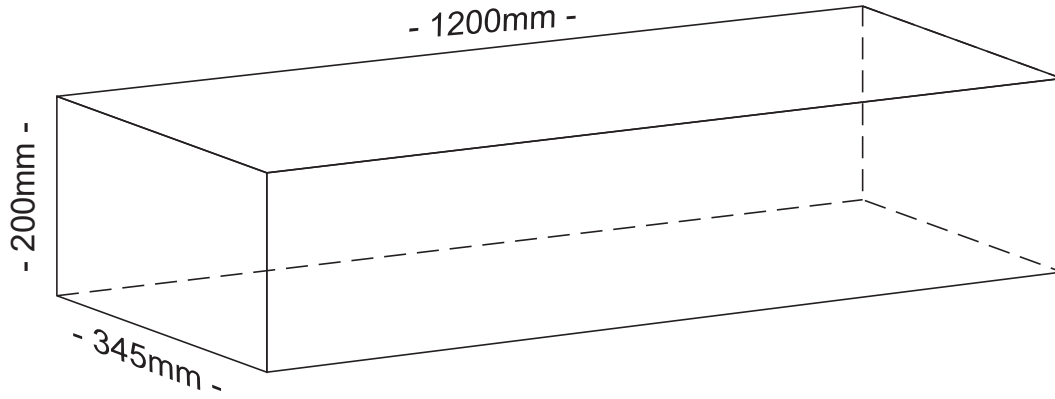

Tank: 1350 x 450 x 270>385

approximately 180 litres

Tank: 1300 x 630 > 810 x 335

(tapered side at back)

approximately 300 litres

Tank: 1280 x 560 x 170

approximately 110 litres

Caravan Pillow Tank

Tank: 1215 x 480 x 190

approximately 100 litres

Tank: 1200 x 750 x 200

approximately 165 litres

Tank: 1200 x 400 x 400

approximately 180 litres

Tank: 1200 x 380 x 290

approximately 120 litres

Tank: 1200 x 345 x 200

approximately 80 litres

Tank: 1200 x 345 x 150

approximately 55 litres

Tank: 1100 x 600 x 230

approximately 140 litres

Tank: 1070 x 370 > 490 x 300

*even taper both sides

approximately 110 litres

Tank: 1000 x 500 x 400

approximately 185 litres

Tank: 1000 x 270 x 150

approximately 35 litres

Tank: 950 x 650 x 260

approximately 150 litres

Tank: 900 x 530 x 320