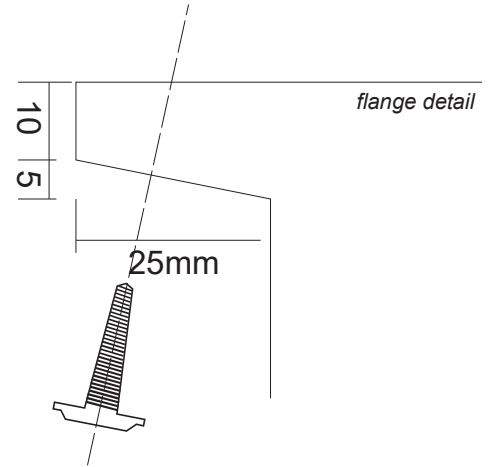

Can be mounted under floor & fastened through flange

Tank: 770>820 x 200 x 330

approximately 45 litres