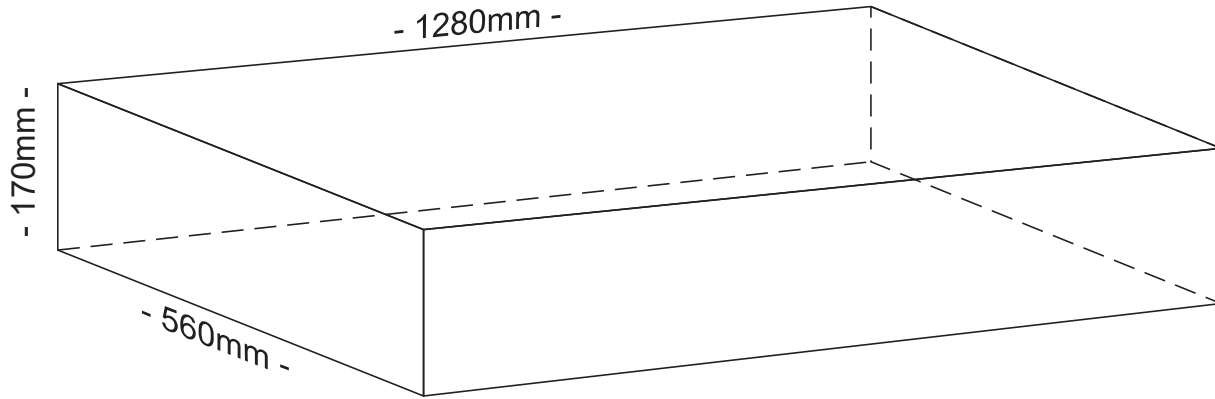

Tank: 1350 x 450 x 270>385

approximately 180 litres

Tank: 1300 x 630 > 810 x 335

(tapered side at back)

approximately 300 litres

Tank: 1280 x 560 x 170

approximately 110 litres

Caravan Pillow Tank

Tank: 1215 x 480 x 190

approximately 100 litres

Tank: 1200 x 750 x 200

approximately 165 litres

Tank: 1200 x 400 x 400

approximately 180 litres

Tank: 1200 x 380 x 290

approximately 120 litres