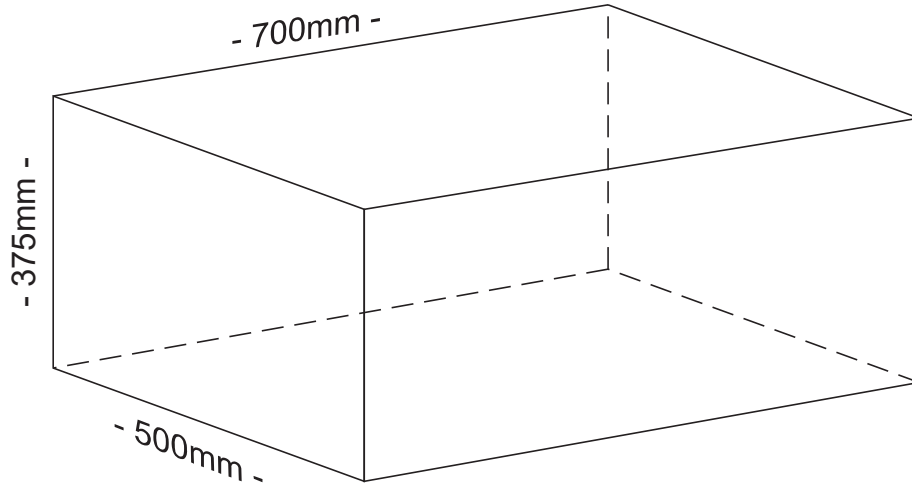

Tank: 770>820 x 200 x 330

approximately 45 litres

Tank: 750 x 750 x 550

approximately 300 litres

Suits Toyota Coaster

Tank: 720 x 430 x 250

approximately 70 litres

Tank: 700 x 100 > 350 x 100 > 425

approximately 70 litres

Tank: 700 x 500 x 375

approximately 120 litres

Tank: 700 x 490 x 290>370

approximately 100 litres

Tank: 700 x 400 x 300

approximately 80 litres

Tank: 700 x 400 x 190