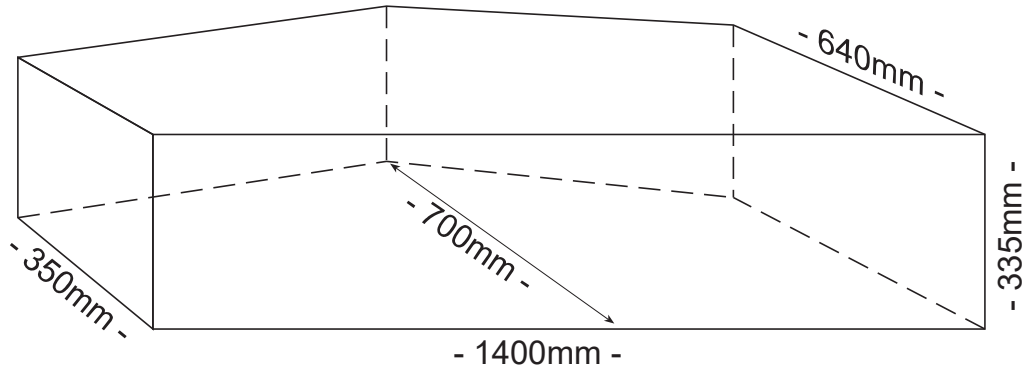

Tank: 1950 x 345 x 160

2 ribs top and bottom

approximately 90 litres

Tank: 1500 x 900 x 300

This tank has internal
moulded baffles

approximately 380 litres

Tank: 1400 x 650 x 750

SIDE VIEW BAFFLE CONFIGURATION

approximately 600 litres

Tank: 1400 x 650 x 750

WALL STRENGTHENING BAFFLES
ON TOP, SIDES AND ENDS.

INTERNALLY MOULDED
BAFFLES X 2

approximately 600 litres

Tank: 1400 x 350 > 640 > 700 x 335

approximately 250 litres

Tank: 1350 x 450 x 270>385

approximately 180 litres

Tank: 1300 x 630 > 810 x 335

(tapered side at back)

approximately 300 litres

Tank: 1280 x 560 x 170

approximately 110 litres

Caravan Pillow Tank

Tank: 1215 x 480 x 190

approximately 100 litres

Tank: 1200 x 750 x 200

approximately 165 litres

Tank: 1200 x 400 x 400

approximately 180 litres

Tank: 1200 x 380 x 290

approximately 120 litres