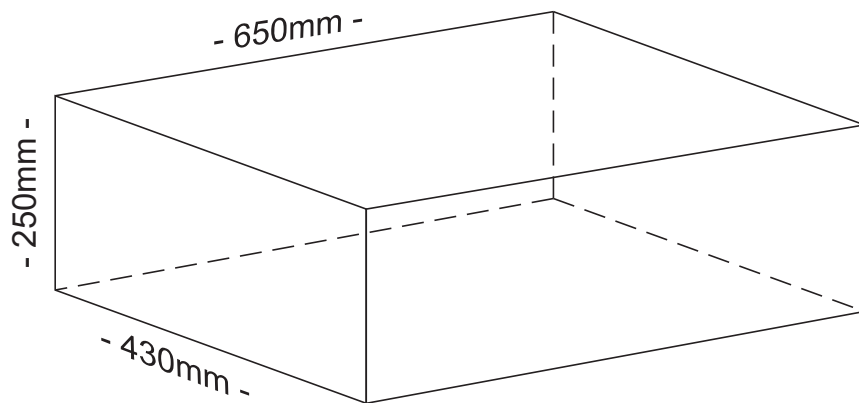

Suits Toyota Coaster

Tank: 650 x 430 x 250

approximately 65 litres