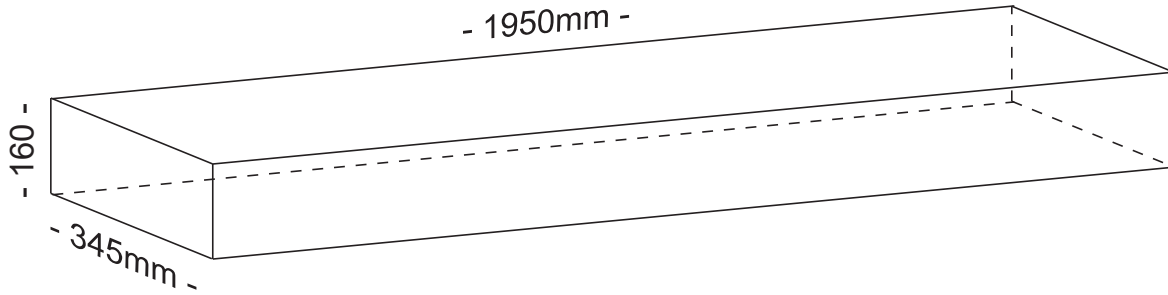

Tank: 1950 x 345 x 160

2 ribs top and bottom

approximately 90 litres

Tank: 1500 x 900 x 300

This tank has internal
moulded baffles

approximately 380 litres

Tank: 1400 x 650 x 750

SIDE VIEW BAFFLE CONFIGURATION

approximately 600 litres

Tank: 1400 x 650 x 750

WALL STRENGTHENING BAFFLES
ON TOP, SIDES AND ENDS.

INTERNALLY MOULDED
BAFFLES X 2

approximately 600 litres

Tank: 1400 x 350 > 640 > 700 x 335

approximately 250 litres