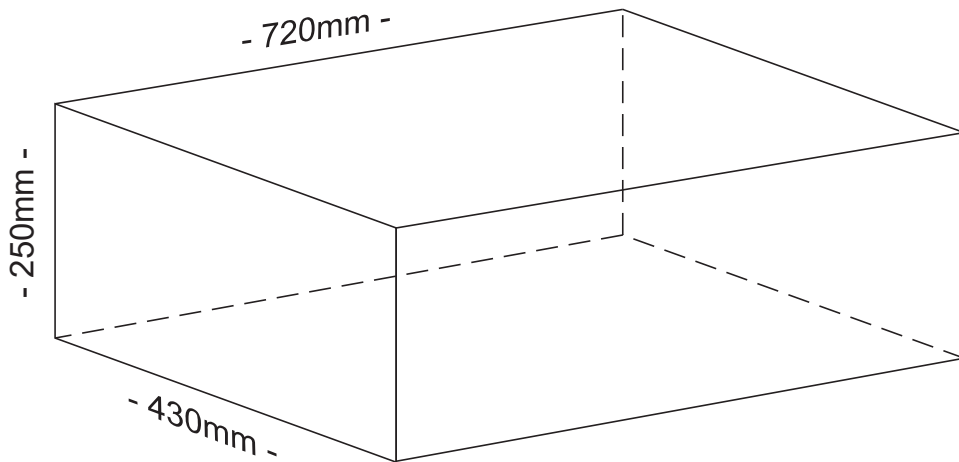

Tank: 770>820 x 200 x 330

approximately 45 litres

Tank: 750 x 750 x 550

approximately 300 litres

Suits Toyota Coaster

Tank: 720 x 430 x 250

approximately 70 litres

Tank: 700 x 100 > 350 x 100 > 425

approximately 70 litres

Tank: 700 x 500 x 375

approximately 120 litres

Tank: 700 x 490 x 290>370

approximately 100 litres

Tank: 700 x 400 x 300

approximately 80 litres

Tank: 700 x 400 x 190