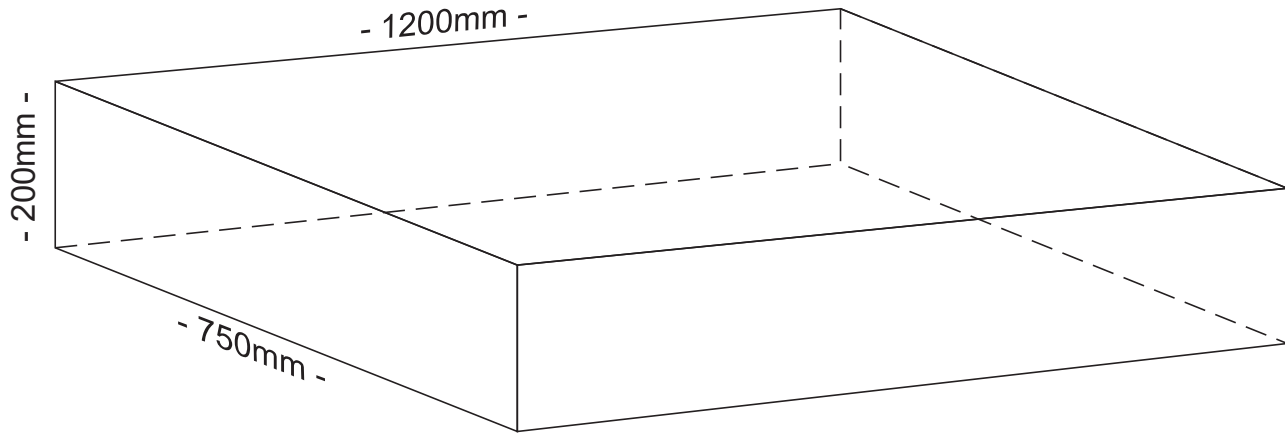

Tank: 1200 x 750 x 200

approximately 165 litres