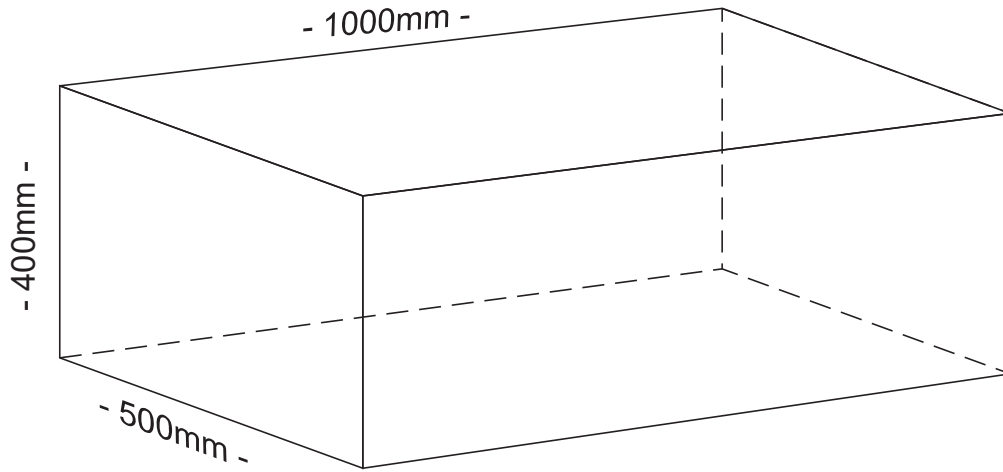

Tank: 1200 x 345 x 200

approximately 80 litres

Tank: 1200 x 345 x 150

approximately 55 litres

Tank: 1100 x 600 x 230

approximately 140 litres

Tank: 1070 x 370 > 490 x 300

*even taper both sides

approximately 110 litres

Tank: 1000 x 500 x 400

approximately 185 litres

Tank: 1000 x 270 x 150

approximately 35 litres

Tank: 950 x 650 x 260

approximately 150 litres

Tank: 900 x 530 x 320