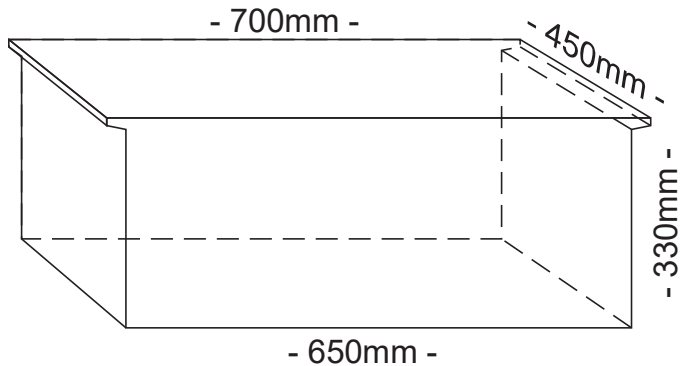

approximately 70 litres

Tank: 700 x 500 x 375

approximately 120 litres

Tank: 700 x 490 x 290>370

approximately 100 litres

Tank: 700 x 400 x 300

approximately 80 litres

Tank: 700 x 400 x 190

approximately 45 litres

Can be mounted under floor & fastened through flange

Tank: 650>850 x 450 x 270

approximately 85 litres

Can be mounted under floor & fastened through flange

Tank: 650>700 x 450 x 330

Tank: 550 x 470 x 300

approximately 75 litres

Tank: 500 x 400 x 300

approximately 55 litres

Tank: 500 x 400 x 280

approximately 50 litres

Tank: 350 x 200 x 200

approximately 10 litres