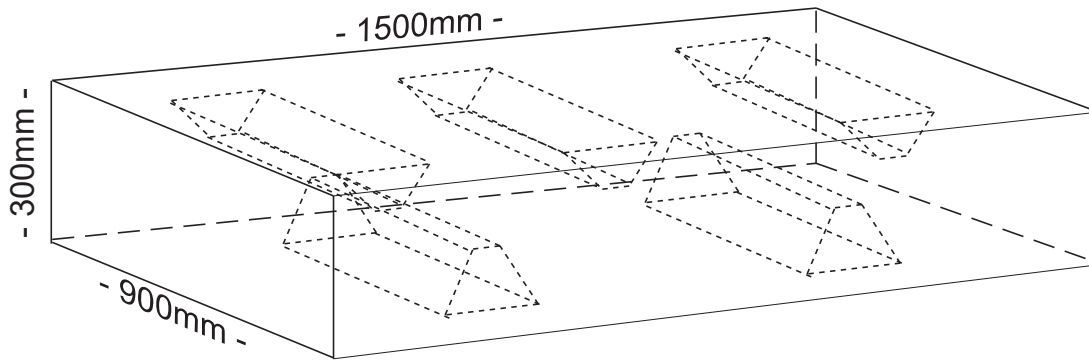

Tank: 1950 x 345 x 160

2 ribs top and bottom

approximately 90 litres

Tank: 1500 x 900 x 300

This tank has internal
moulded baffles

approximately 380 litres

Tank: 1400 x 650 x 750

SIDE VIEW BAFFLE CONFIGURATION

approximately 600 litres

Tank: 1400 x 650 x 750

WALL STRENGTHENING BAFFLES
ON TOP, SIDES AND ENDS.

INTERNALLY MOULDED
BAFFLES X 2

approximately 600 litres

Tank: 1400 x 350 > 640 > 700 x 335

approximately 250 litres