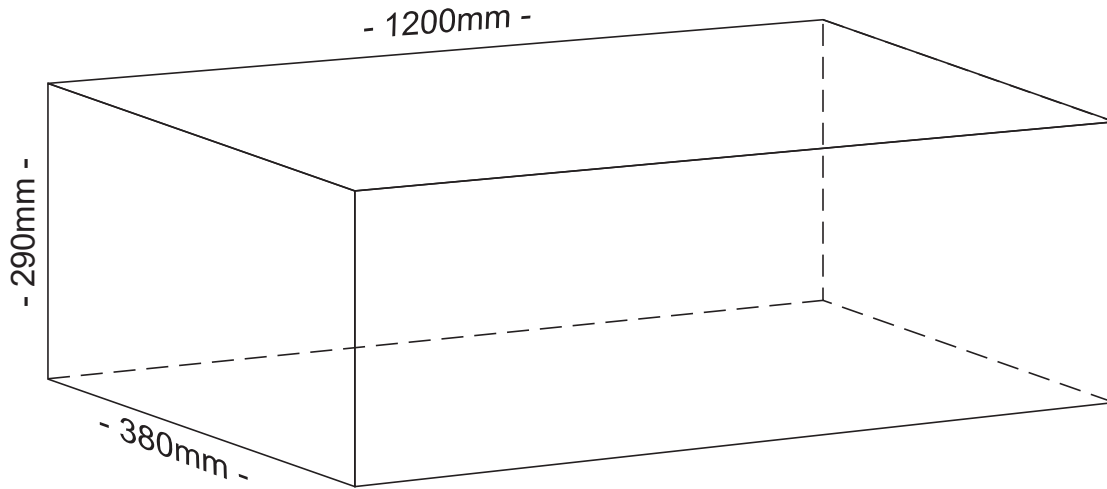

Tank: 1350 x 450 x 270>385

approximately 180 litres

Tank: 1300 x 630 > 810 x 335

(tapered side at back)

approximately 300 litres

Tank: 1280 x 560 x 170

approximately 110 litres

Caravan Pillow Tank

Tank: 1215 x 480 x 190

approximately 100 litres

Tank: 1200 x 750 x 200

approximately 165 litres

Tank: 1200 x 400 x 400

approximately 180 litres

Tank: 1200 x 380 x 290

approximately 120 litres

Tank: 1200 x 345 x 200

approximately 80 litres

Tank: 1200 x 345 x 150

approximately 55 litres

Tank: 1100 x 600 x 230

approximately 140 litres

Tank: 1070 x 370 > 490 x 300

*even taper both sides

approximately 110 litres

Tank: 1000 x 500 x 400

approximately 185 litres

Tank: 1000 x 270 x 150

approximately 35 litres

Tank: 950 x 650 x 260

approximately 150 litres

Tank: 900 x 530 x 320