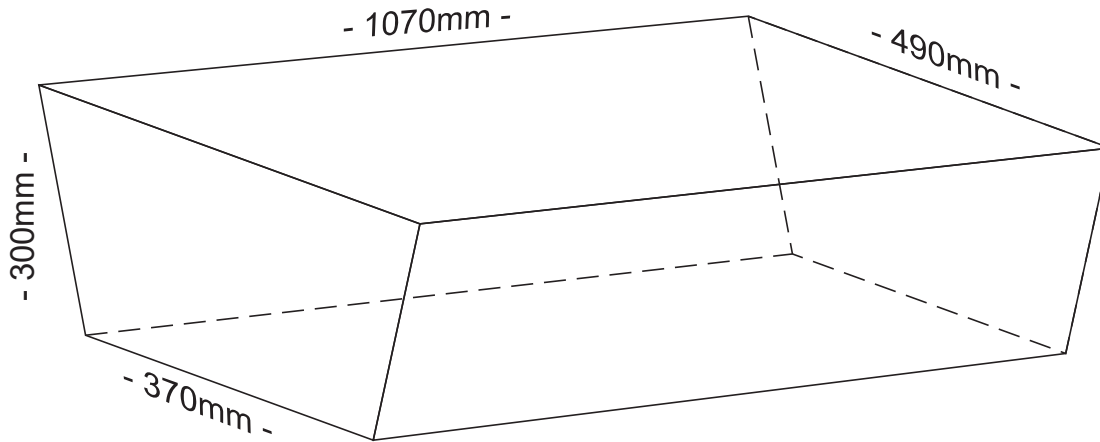

Tank: 1215 x 480 x 190

approximately 100 litres

Tank: 1200 x 750 x 200

approximately 165 litres

Tank: 1200 x 400 x 400

approximately 180 litres

Tank: 1200 x 380 x 290

approximately 120 litres

Tank: 1200 x 345 x 200

approximately 80 litres

Tank: 1200 x 345 x 150

approximately 55 litres

Tank: 1100 x 600 x 230

approximately 140 litres

Tank: 1070 x 370 > 490 x 300

*even taper both sides

approximately 110 litres

Tank: 1000 x 500 x 400

approximately 185 litres

Tank: 1000 x 270 x 150

approximately 35 litres

Tank: 950 x 650 x 260

approximately 150 litres

Tank: 900 x 530 x 320