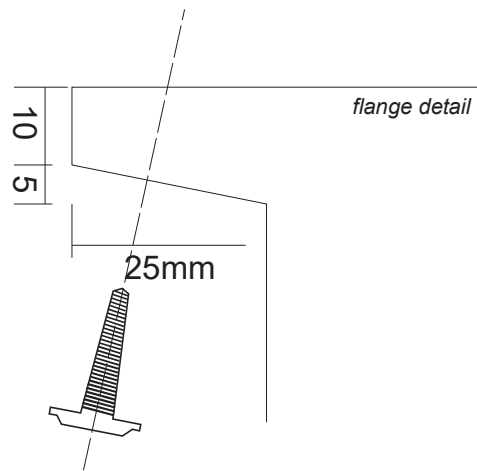

approximately 45 litres

Can be mounted under floor & fastened through flange

Tank: 650>850 x 450 x 270

approximately 85 litres

Can be mounted under floor & fastened through flange

Tank: 650>700 x 450 x 330

approximately 90 litres

Tank: 600 x 400 x 200

approximately 45 litres

Tank: 560 x 400 x 210>320

*bottom falls from one end to other

approximately 50 litres

Tank: 550 x 470 x 440

approximately 110 litres