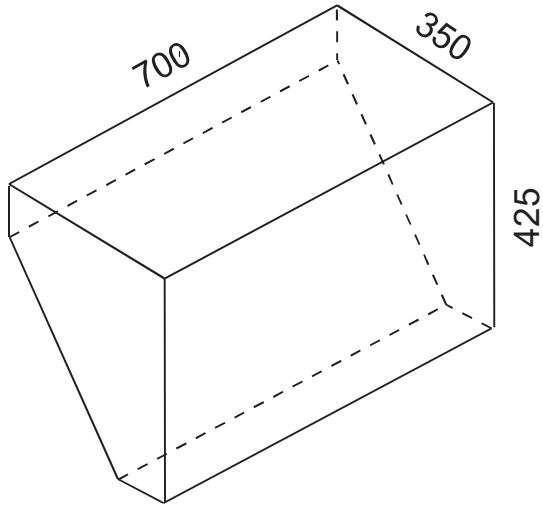

Tank: 770>820 x 200 x 330

approximately 45 litres

Tank: 750 x 750 x 550

approximately 300 litres

Suits Toyota Coaster

Tank: 720 x 430 x 250

approximately 70 litres

Tank: 700 x 100 > 350 x 100 > 425

approximately 70 litres

Tank: 700 x 500 x 375

approximately 120 litres

Tank: 700 x 490 x 290>370

approximately 100 litres

Tank: 700 x 400 x 300

approximately 80 litres

Tank: 700 x 400 x 190