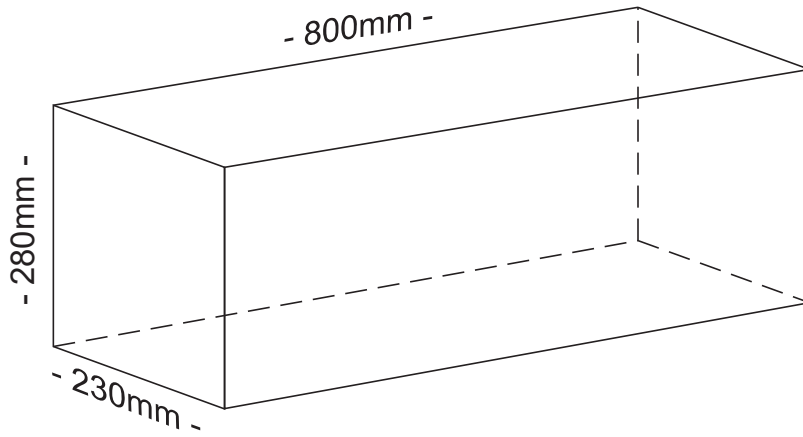

approximately 145 litres

Tank: 900 x 450 x 250

approximately 95 litres

Tank: 900 x 390 x 300

approximately 95 litres

Tank: 850 x 520 x 450

approximately 185 litres

Caravan Pillow Tank

Tank: 845 x 475 x 185

*approximately 60 litres
8mm wall thickness*

Tank: 800 x 450 x 350

approximately 120 litres

Tank: 800 x 280 x 230

approximately 45 litres

Can be mounted under floor & fastened through flange