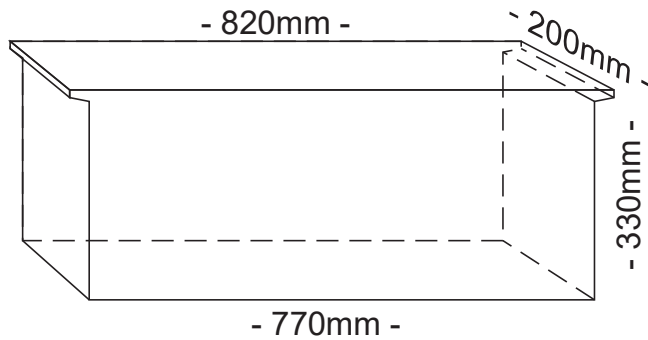

Can be mounted under floor & fastened through flange

Tank: 770>820 x 200 x 330

approximately 45 litres