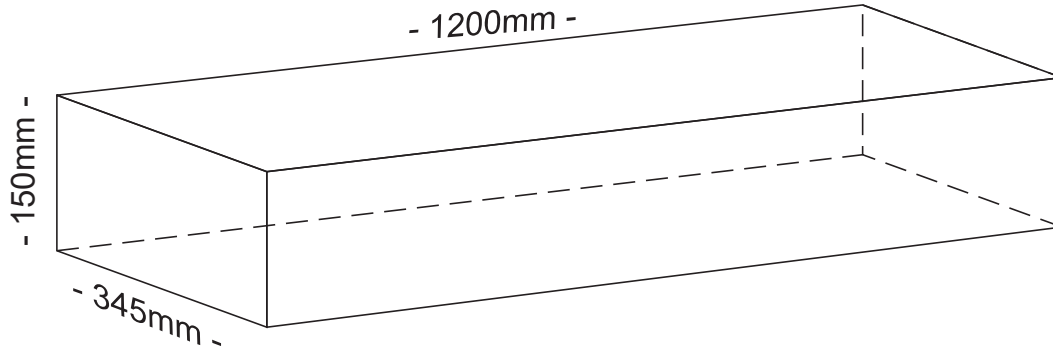

Tank: 1350 x 450 x 270>385

approximately 180 litres

Tank: 1300 x 630 > 810 x 335

(tapered side at back)

approximately 300 litres

Tank: 1280 x 560 x 170

approximately 110 litres

Caravan Pillow Tank

Tank: 1215 x 480 x 190

approximately 100 litres

Tank: 1200 x 750 x 200

approximately 165 litres

Tank: 1200 x 400 x 400

approximately 180 litres

Tank: 1200 x 380 x 290

approximately 120 litres

Tank: 1200 x 345 x 200

approximately 80 litres

Tank: 1200 x 345 x 150

approximately 55 litres

Tank: 1100 x 600 x 230

approximately 140 litres

Tank: 1070 x 370 > 490 x 300

*even taper both sides