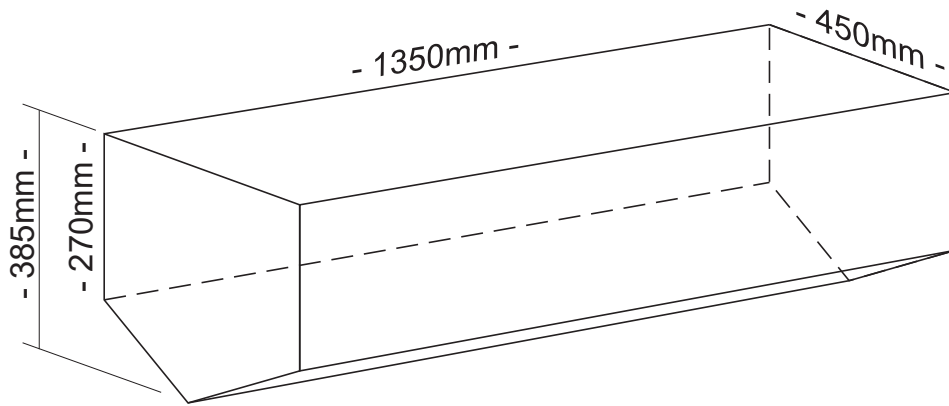

Tank: 1950 x 345 x 160

2 ribs top and bottom

approximately 90 litres

Tank: 1500 x 900 x 300

This tank has internal
moulded baffles

approximately 380 litres

Tank: 1400 x 650 x 750

SIDE VIEW BAFFLE CONFIGURATION

approximately 600 litres

Tank: 1400 x 650 x 750

WALL STRENGTHENING BAFFLES
ON TOP, SIDES AND ENDS.

INTERNALLY MOULDED
BAFFLES X 2

approximately 600 litres

Tank: 1400 x 350 > 640 > 700 x 335

approximately 250 litres

Tank: 1350 x 450 x 270>385

approximately 180 litres

Tank: 1300 x 630 > 810 x 335

(tapered side at back)

approximately 300 litres

Tank: 1280 x 560 x 170

approximately 110 litres

Caravan Pillow Tank

Tank: 550 x 470 x 300

approximately 75 litres

Tank: 500 x 400 x 300

approximately 55 litres

Tank: 500 x 400 x 280

approximately 50 litres

Tank: 350 x 200 x 200

approximately 10 litres