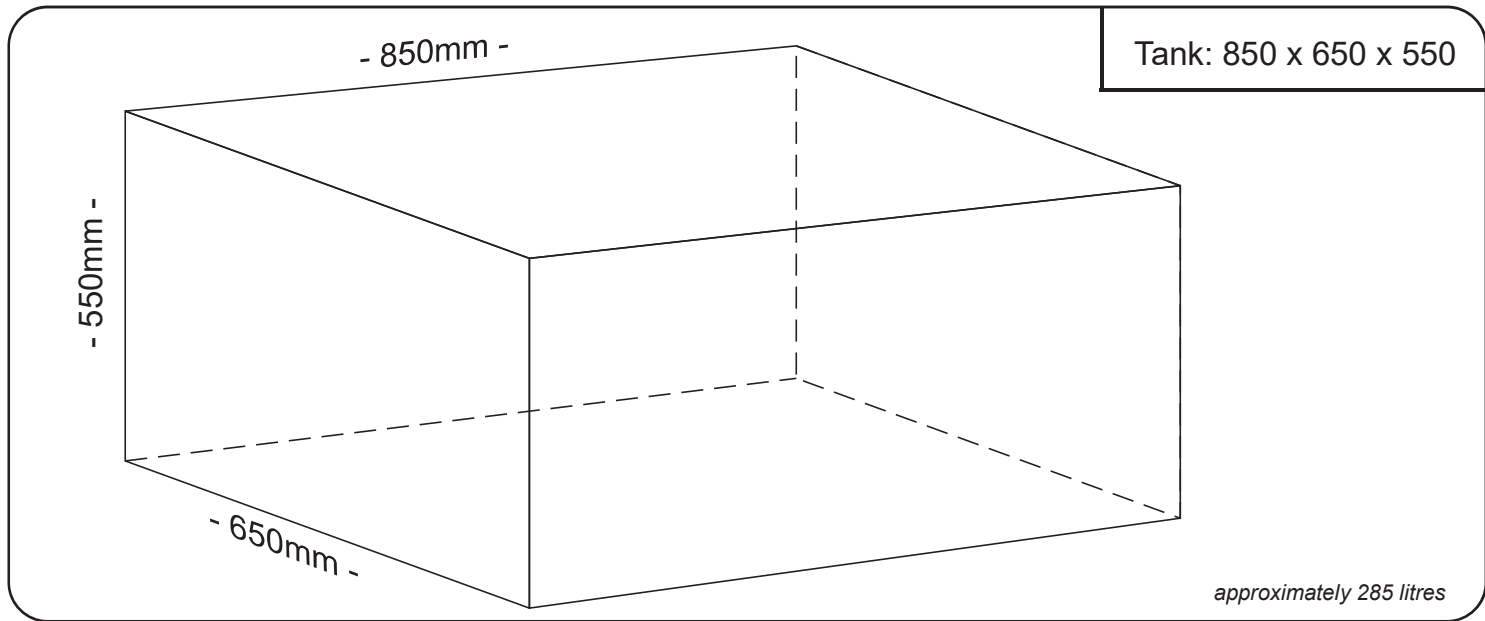

approximately 145 litres

Tank: 900 x 450 x 250

approximately 95 litres

Tank: 900 x 390 x 300

approximately 95 litres

Tank: 850 x 520 x 450

approximately 185 litres

Caravan Pillow Tank