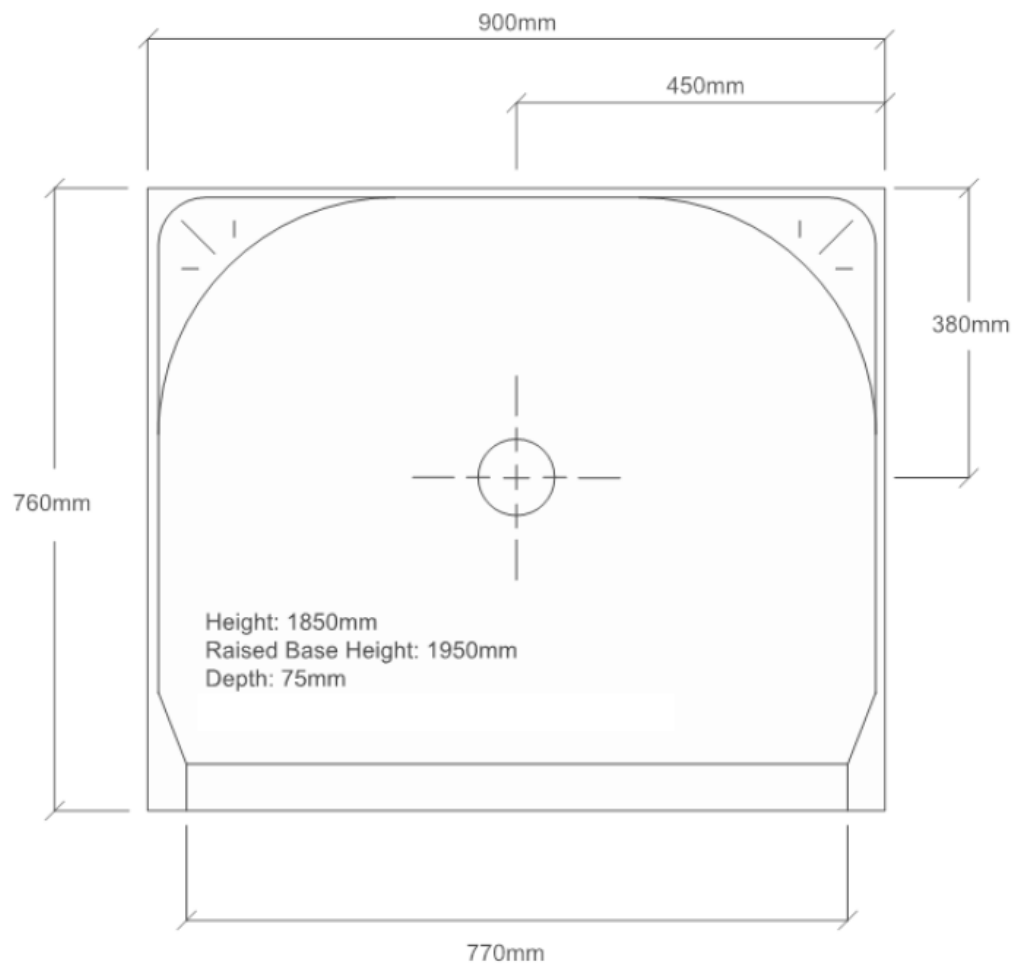

DIY Shower K (Dimensions)

*Dimensions are **Guide Only** and subject to change