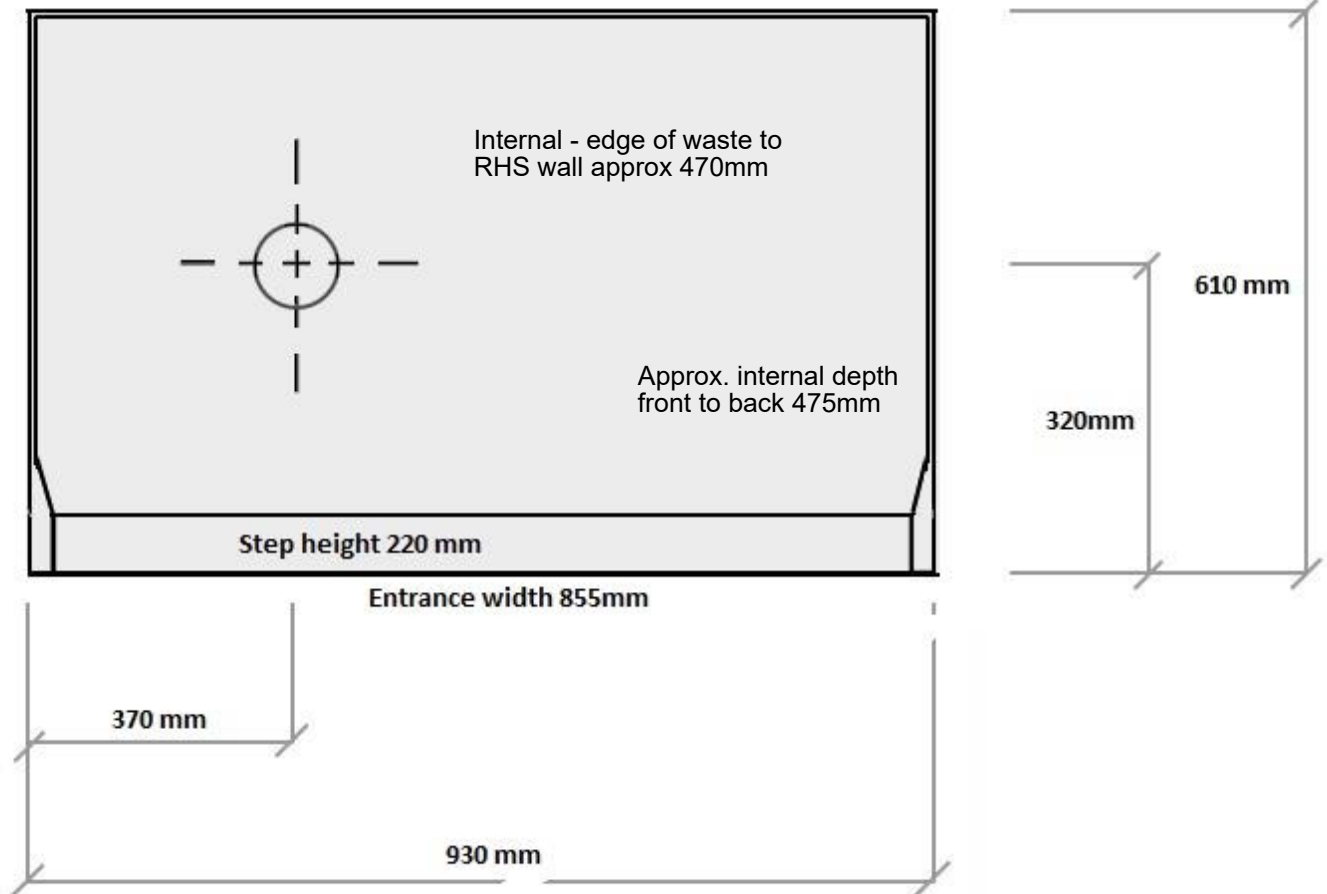

DIY Shower G (Dimensions)

Notes

1. Dimensions are a guide only and subject to change
2. Shower Cubicle height 1920mm