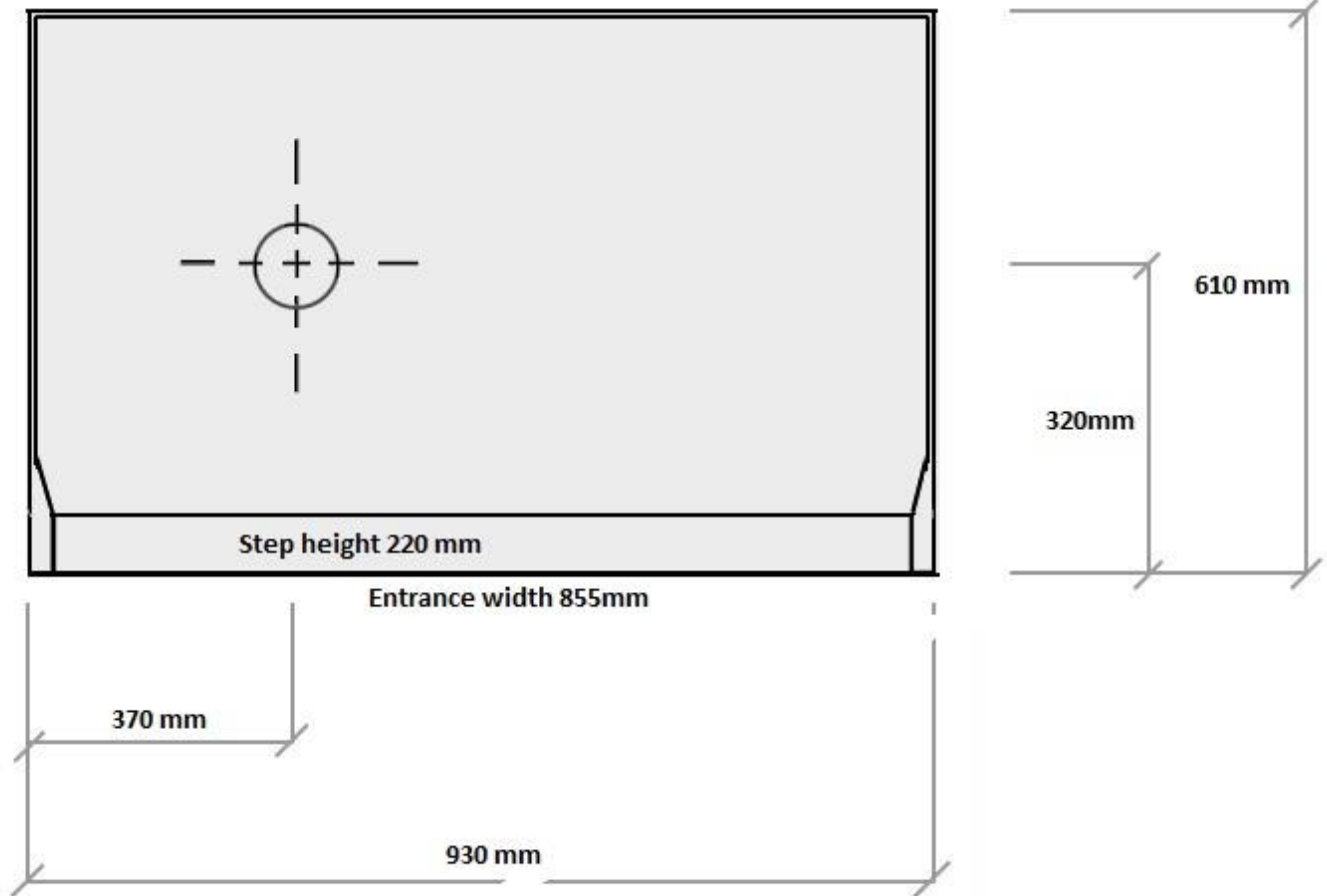

DIY Shower G (Dimensions)

Notes

1. Dimensions are a guide only and subject to change
2. Shower Cubicle height 1920mm