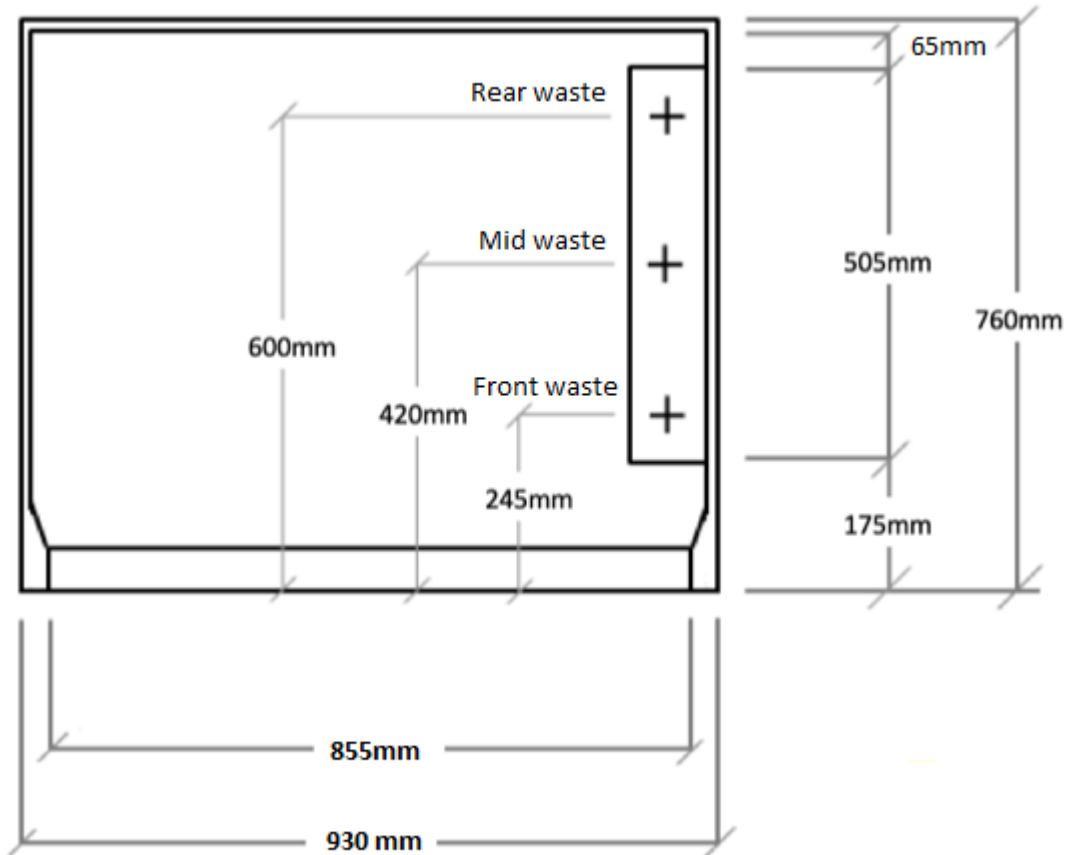

DIY Shower F (Dimensions)

Notes

1. Dimensions are a guide only and subject to change
2. Step height 200mm approx.
3. Cubicle height 1900 mm approx.
4. Shower floor dimensions
 - a. 620 deep
 - b. 740 wide (to drain)
 - c. Fall approx. 10mm