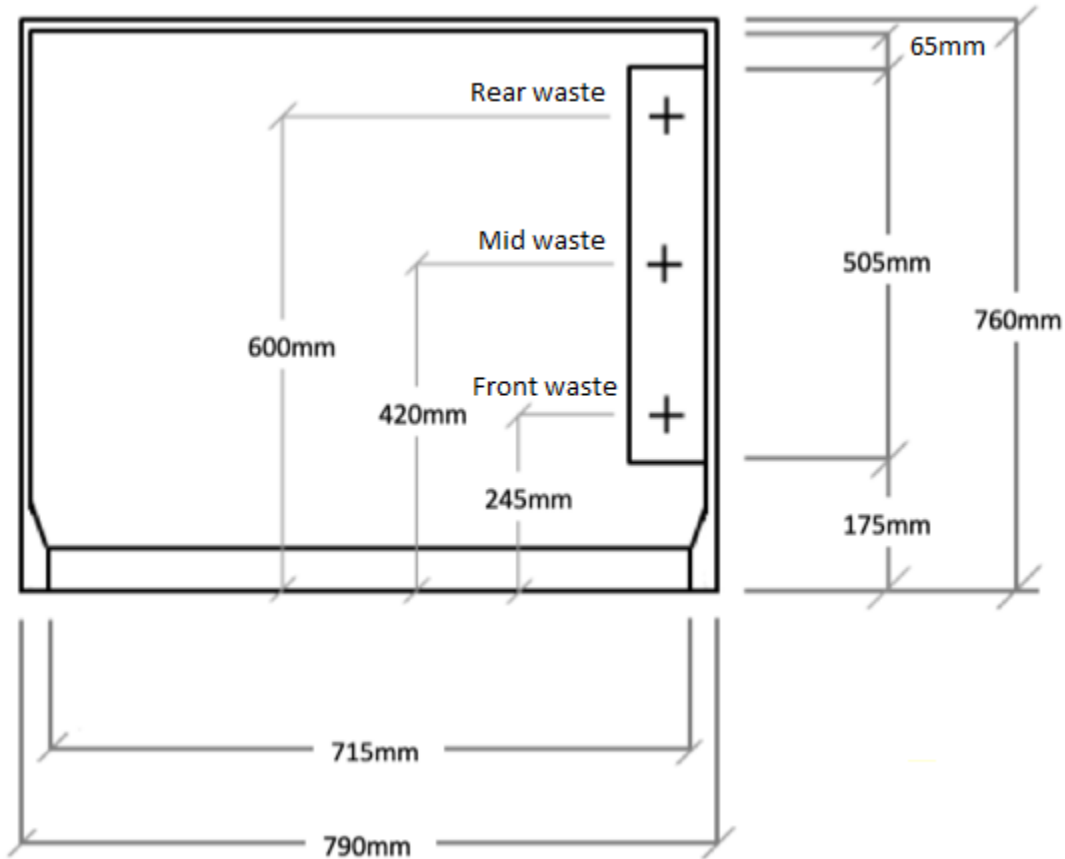

DIY Shower E Dimensions (approx)

Note:

Dimensions are a guide only and subject to change+

Step height 200mm (approx)

Cubicle height 1900mm (approx.)